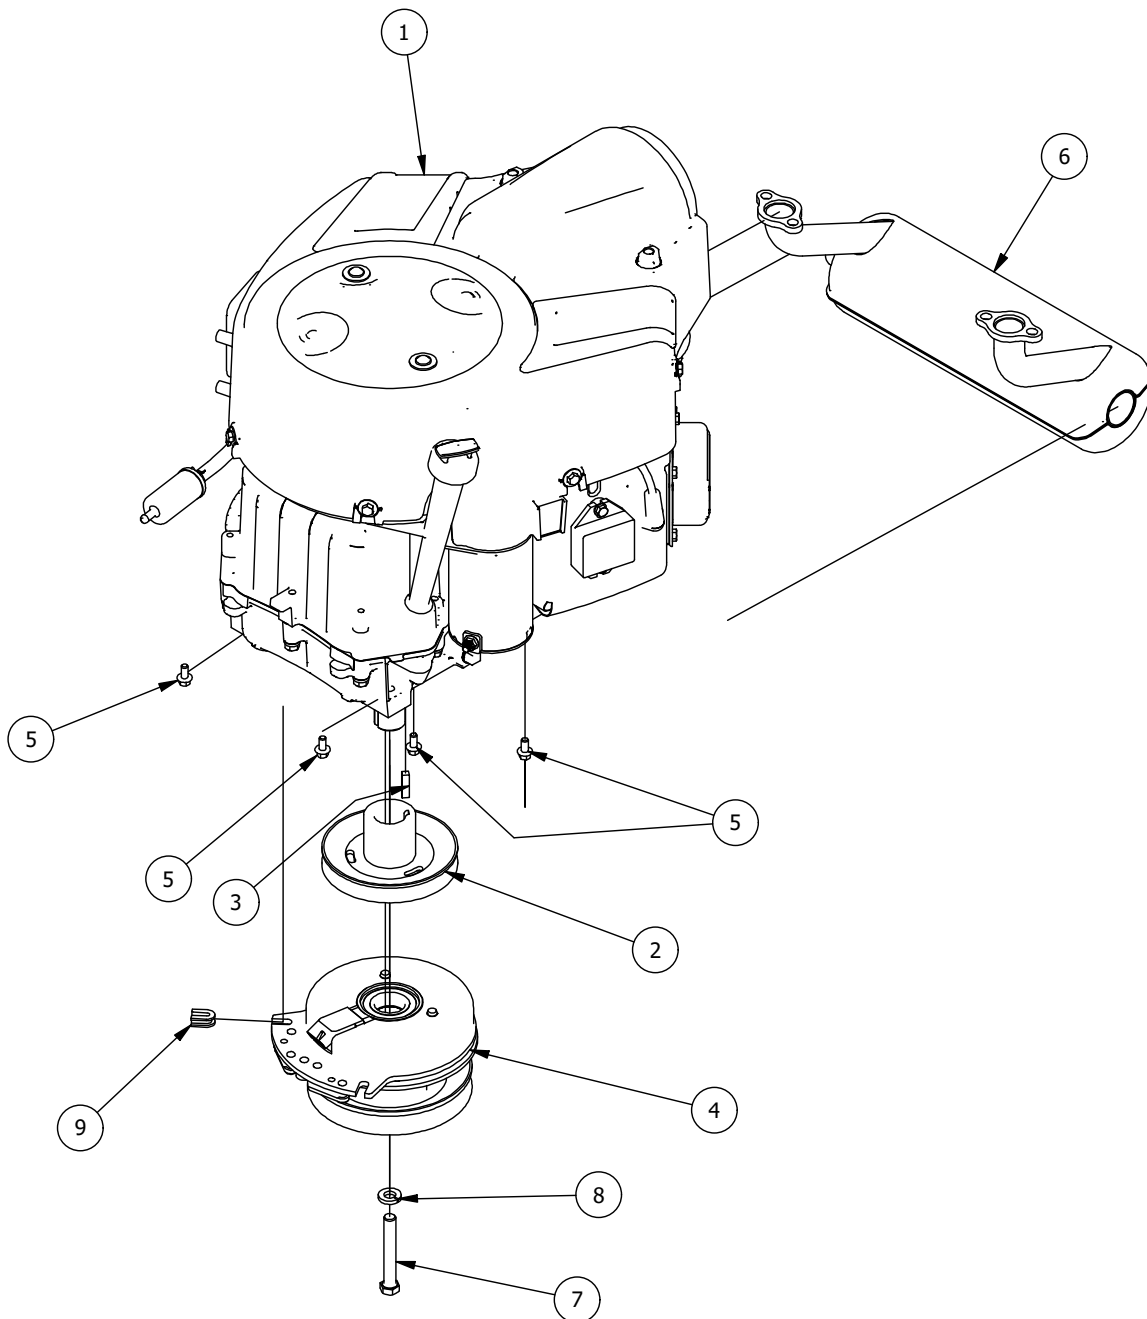

491-0001-00
Warning Label Cluster

491-0003-00
Belt Routing Decal Cluster

491-0170-00
RZ-HD Decal

Briggs and Stratton Engine Assembly

B&S 724CC, 25 HP			
ITEM	QTY	PART NUMBER	DESCRIPTION
1	1	415-0006-00	B&S 724CC, 25 HP Commercial Engine
2	1	433-0001-00	Drive Pulley, A Belt
3	1	442-0001-00	1/4 X 1 SQUARE KEY STOCK
4	1	470-0002-00	PTO Clutch
5	4	418-0023-00	3/8-16 X 1-1/8 IND HWH W/SERR TRI LOB ZY
6	1	415-0052-00	B&S 27 HP&25HP Exhaust
7	1	418-0022-00	7/16-20 X 3 HEX C/S GR 8 ZC YELLOW
8	1	419-0005-00	7/16 SPLIT LOCKWASHER GR 8 ZC YELLOW
9	1	437-0025-00	Mower Rotation Stop Brkt Sleeve