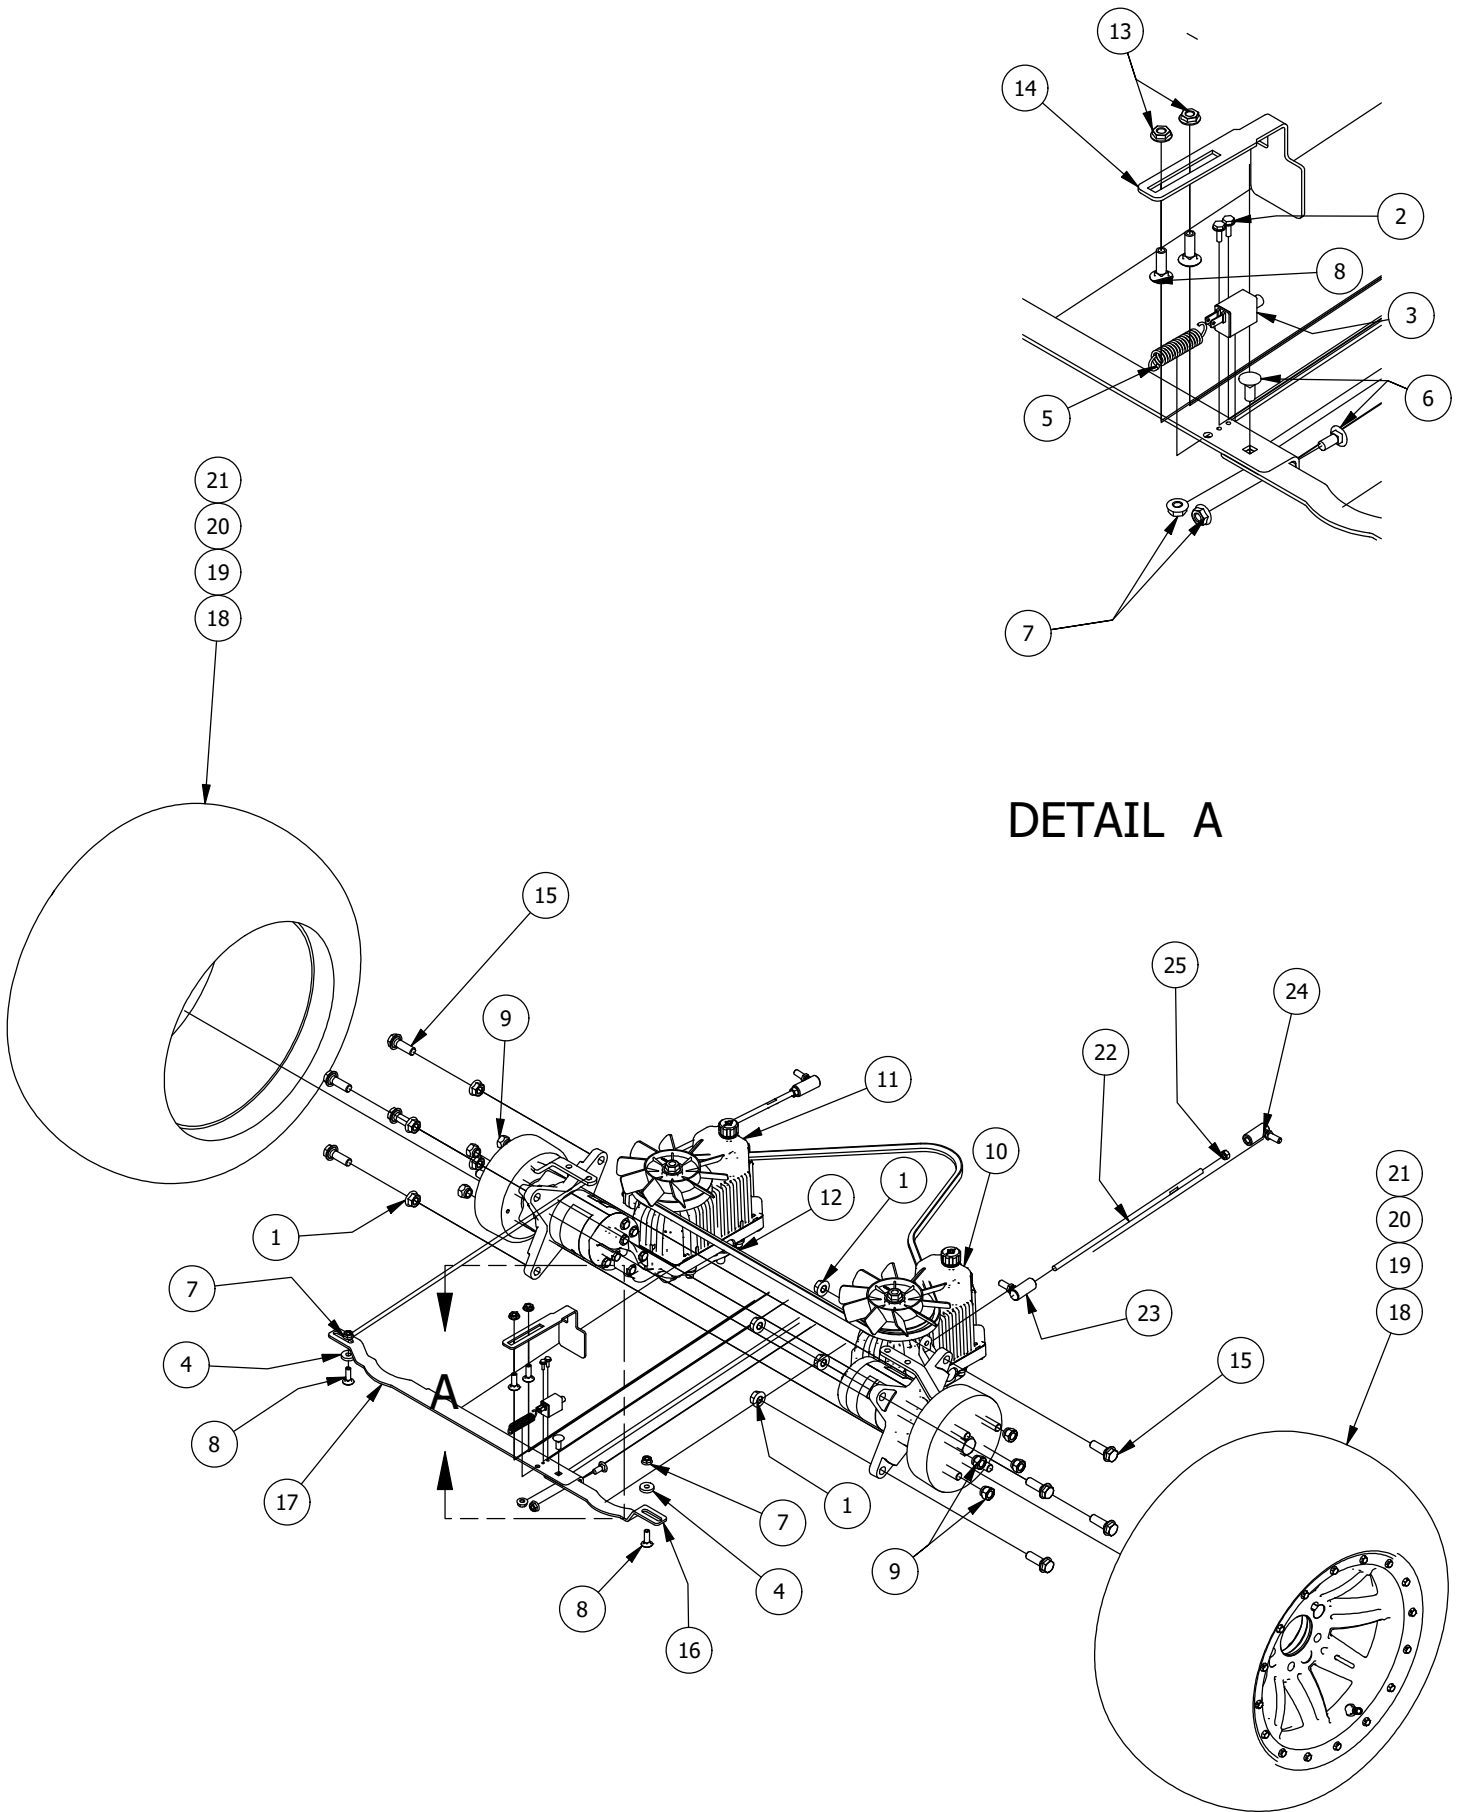

Transmission Assembly

DETAIL A

Transmission Assembly			
ITEM	QTY	PART NUMBER	DESCRIPTION
1	8	413-0010-00	1/2-13 HEX FLANGE NUT W/SERR ZINC
2	2	418-0032-00	8-32 X 1/2 IND. HWH SLOT TYPE F TCS ZINC
3	1	486-0030-00	NO Plunger Limit Switch
4	2	419-0006-00	.312 ID X .875 OD X .1875 THK F/W NYLON BLK
5	1	434-0003-00	Brake Pedal Release Spring
6	2	418-0008-00	5/16-18 X 3/4 CARRIAGE BOLT ZINC
7	4	413-0027-00	5/16-18 NYLON INSERT FLANGE LOCKNUT ZC YELLOW
8	4	418-0010-00	5/16-18 X 1 CARRIAGE BOLT ZC/YEL
9	8	413-0015-00	1/2-20 Lugnut for Aluminum Wheels
10	1	450-0010-00	HTE10 Right Side Parker Hydrostatic Transmission For RZ Hub
11	1	450-0009-00	HTE10 Left Side Parker Hydrostatic Transmission For RZ Hub
12	1	461-0004-00	Mower A Pump Belt, A x 68.25" Effective Length
13	2	413-0006-00	5/16-18 HEX FLANGE NUT W/SERR ZINC
14	1	439-0066-03	Mower Standard Transmission Brake Interlock Bracket
15	8	418-0047-00	1/2-13 X 1-1/2 HEX FLANGE BOLT GR 8 ZINC YELLOW
16	1	439-0606-03	Mower Park Brake Bracket Right
17	1	439-0607-03	Mower Park Brake Bracket Left
18	2	422-0037-00	RZ Rear 22x12-R10 Soft Ride and Wheel Assembly
19	2	422-0047-00	RZ Rear 22x10-R10 Soft Ride and 10x7 Wheel Assembly
20	2	422-0039-00	22X12-10 RZ Radial Tire Only
21	2	422-0056-00	20X10-10 Turf Armor Tire Only
22	2	435-0002-00	Transmission Drive Arm Rod Standard Transmission
23	2	410-0001-00	Control Arm Rod End, Right
24	2	410-0002-00	Control Arm Rod End, Left
25	2	413-0003-00	5/16 Hex Nut Left hand thread