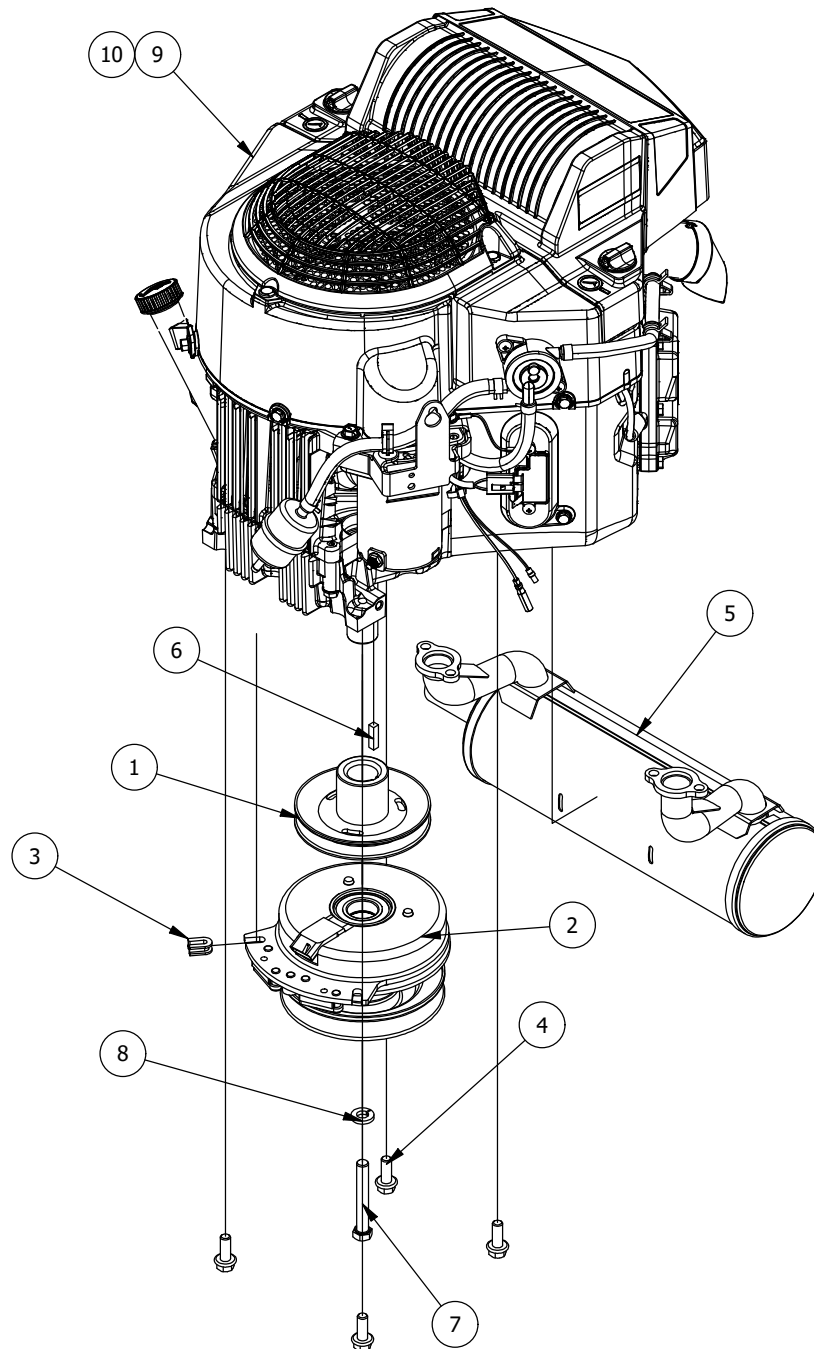

Kawasaki Engines Assembly

Kawasaki Engine Assembly			
ITEM	QTY	PART NUMBER	DESCRIPTION
1	1	433-0001-00	Mower Hydraulic Pump Drive Pulley, A Belt
2	1	470-0002-00	PTO Clutch
3	1	437-0025-00	Mower Rotation Stop Brkt Sleeve
4	4	418-0023-00	3/8-16 X 1-1/8 IND HWH W/SERR TRI LOB ZY
5	1	415-0074-00	2019 Exhaust System for Kawasaki FR, FS and FT
6	1	442-0001-00	1/4 X 1 SQUARE KEY STOCK
7	1	418-0022-00	7/16-20 X 3 HEX C/S GR 8 ZC YELLOW
8	1	419-0005-00	7/16 SPLIT LOCKWASHER GR 8 ZC YELLOW
9	1	415-0003-00	Kawasaki FR730V-AS27-R Engine
10	1	415-0021-00	Kawasaki FR691V Engine