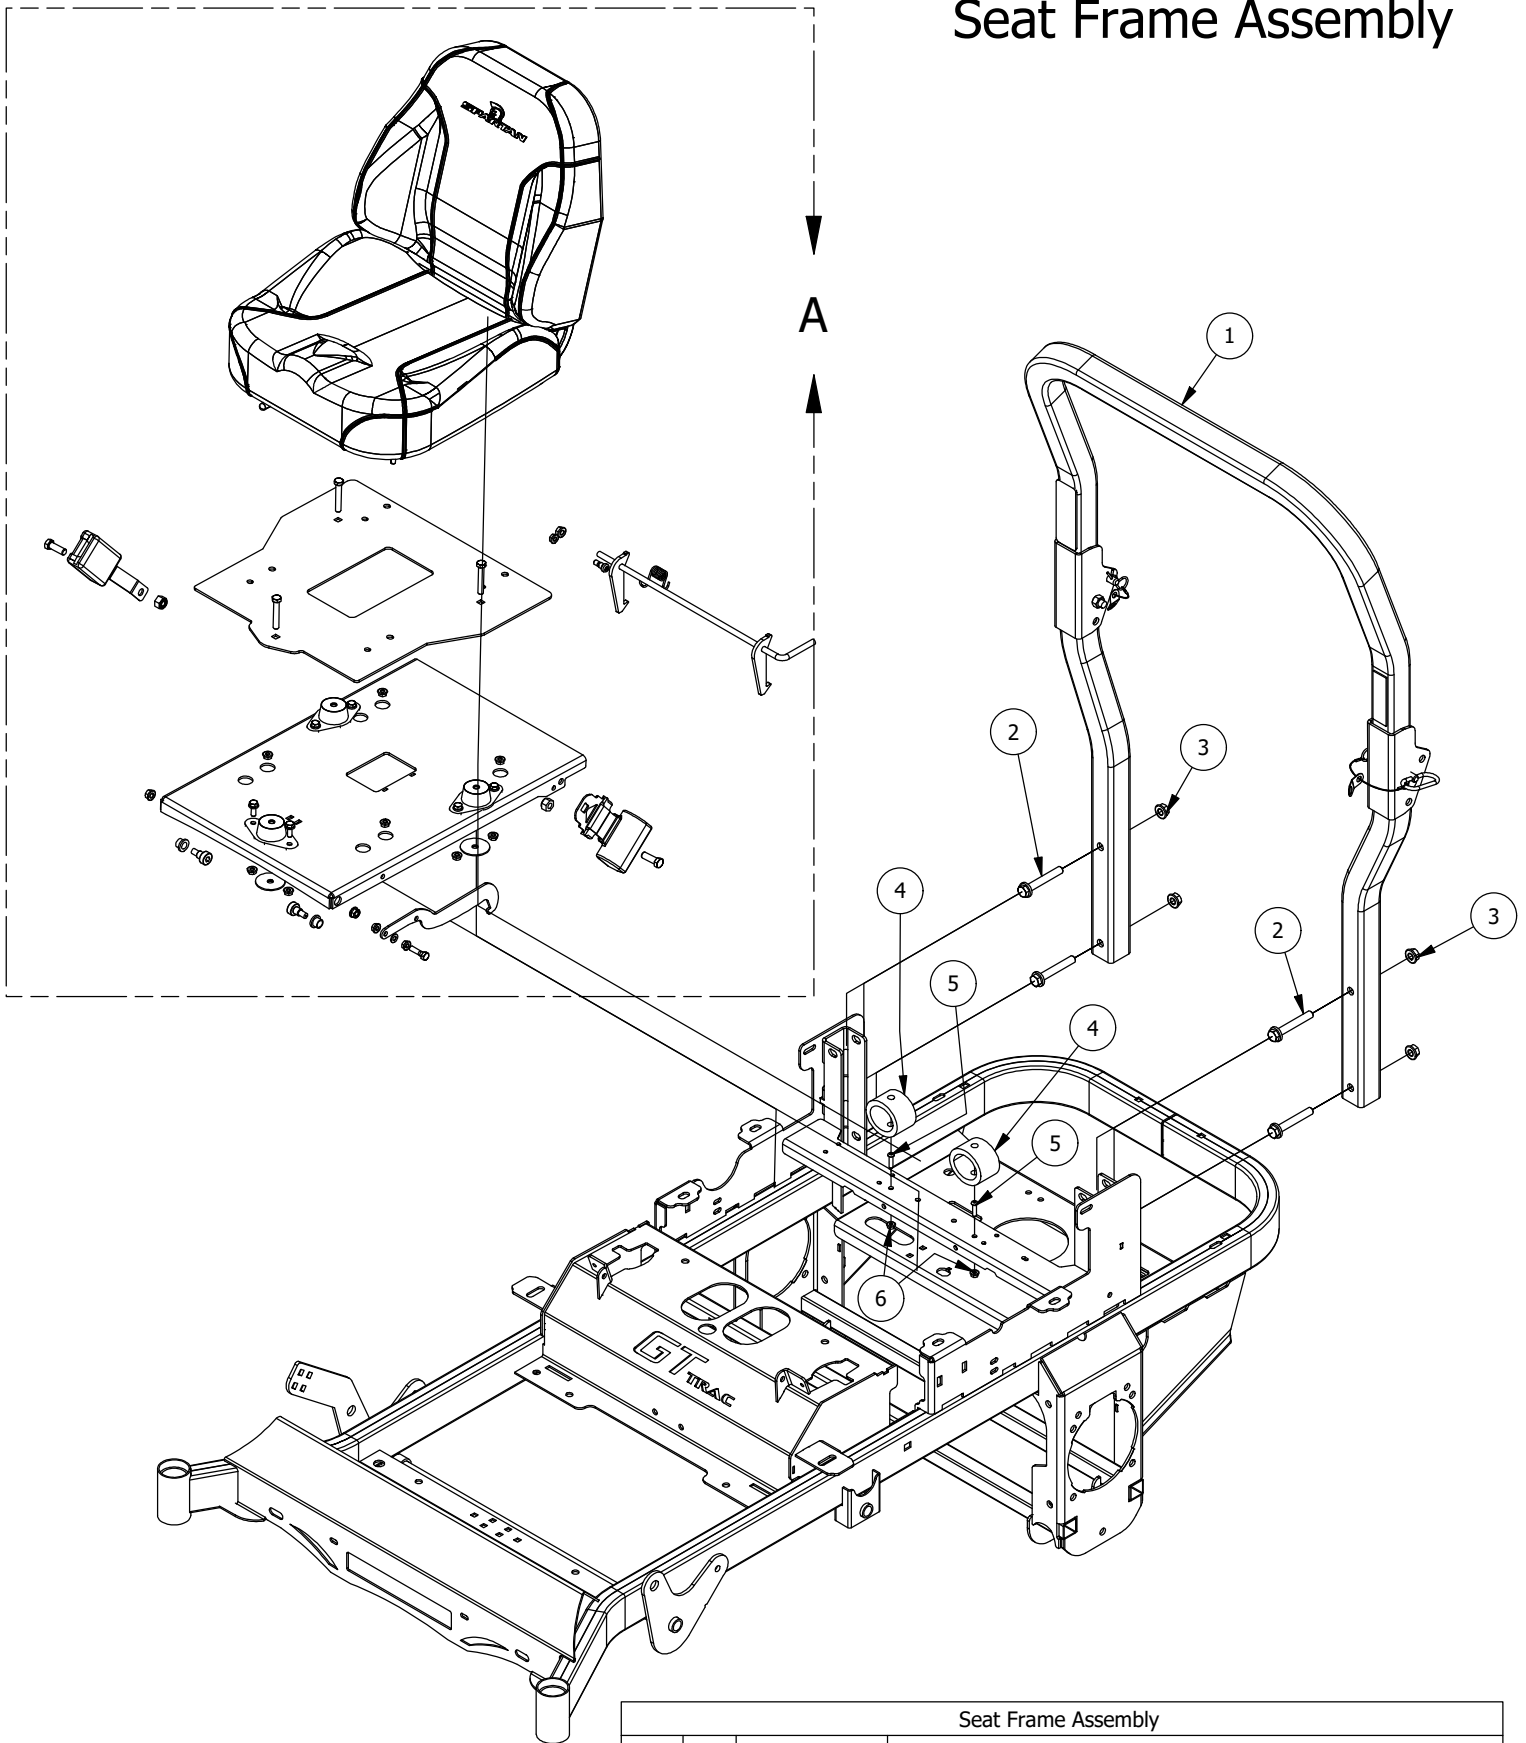

Seat Frame Assembly

Seat Frame Assembly			
ITEM	QTY	PART NUMBER	DESCRIPTION
1	1	497-0002-00	Fold down ROPS
2	4	418-0019-00	1/2-13 X 3-1/2 HEX FLANGE BOLT (GR.8) ZC/YEL
3	4	413-0014-00	1/2-13 HEX STOVER LOCKNUT GR C ZINC
4	2	487-0004-00	Seat Suspension Elastomer GBR-7
5	2	418-0039-00	1/4-20 X 1 BUTTON SOCKET C/S 18-8 SS W/ BLACK MAGNI 577
6	2	413-0026-00	1/4-20 NYLON INSERT FLANGE L/NUT ZINC