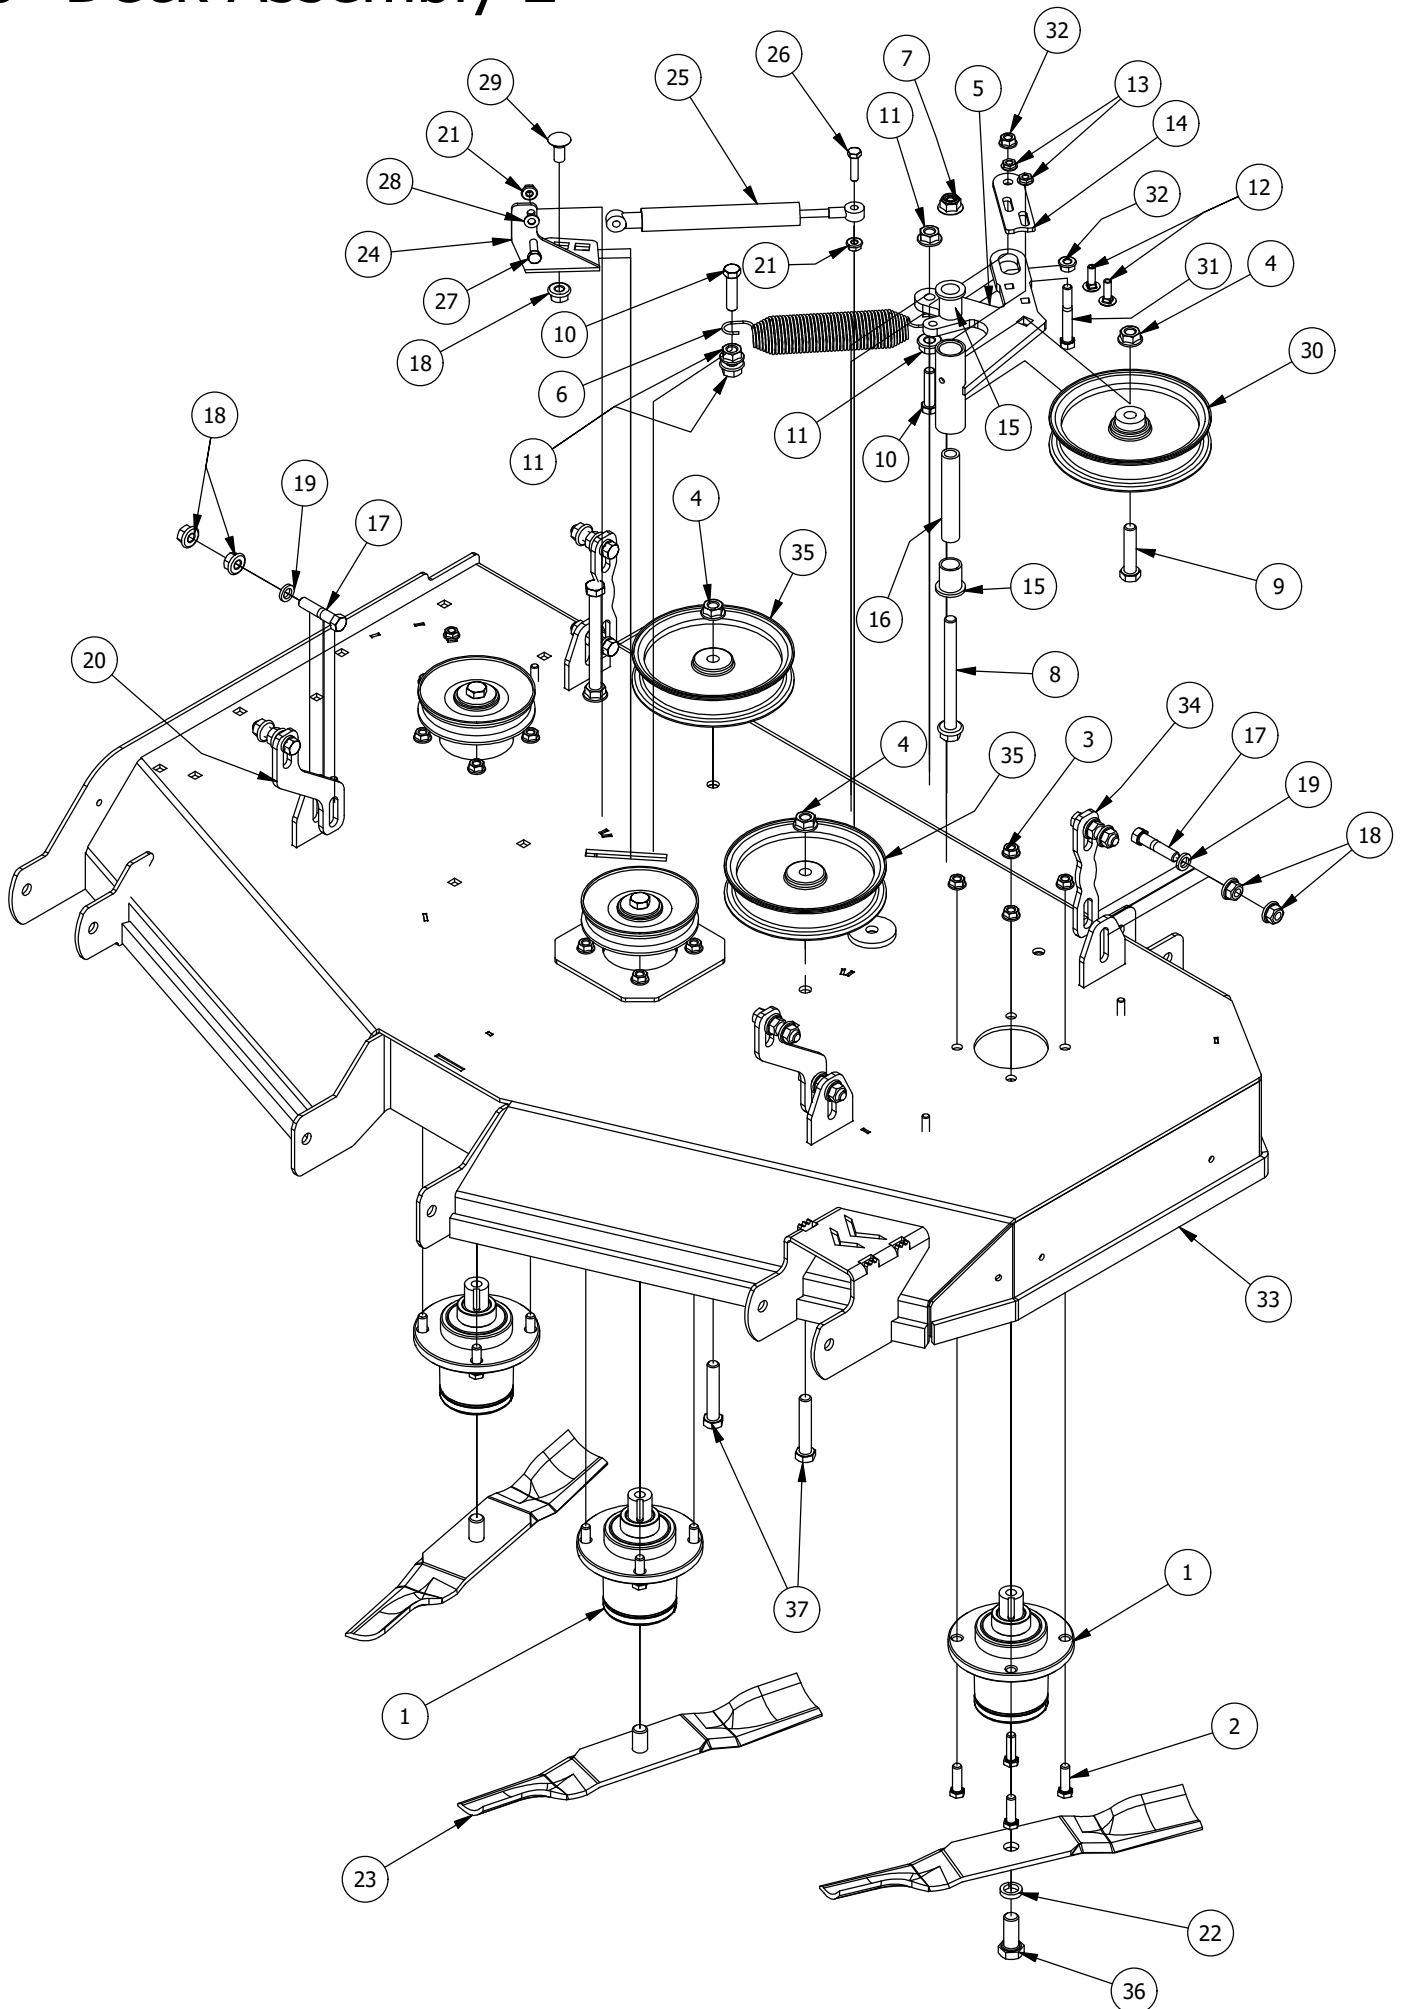

48" Deck Assembly 2

48" Deck Assembly 2			
ITEM	QTY	PART NUMBER	DESCRIPTION
1	3	437-0006-00	RZ Mower Deck Spindle Assy
2	12	418-0005-00	3/8-16 x 1-1/4 Hex Bolt GR5
3	12	413-0004-00	3/8-16 HEX FLANGE NUT W/SERR ZINC
4	3	413-0010-00	1/2-13 HEX FLANGE NUT W/SERR ZINC
5	1	490-0019-03	Mower Deck Idler Pulley Arm Assembly
6	1	434-0007-00	2019 Mower Deck Spring
7	8	413-0002-00	1/2-13 NYLON INSERT FLANGE NUT ZINC YELLOW
8	1	418-0009-00	1/2-13 X 5-1/2 HEX FLANGE BOLT GR 8 ZY
9	1	418-0012-00	1/2-13 X 2-1/4 HEX C/S GR 5 ZINC
10	2	418-0011-00	7/16-14X 1-3/4 HEX C/S GR5 ZINC Yellow
11	8	413-0005-00	1/2-13 HEX FLANGE NUT W/SERR ZINC YELLOW
12	2	418-0010-00	5/16-18 X 1 CARRIAGE BOLT ZC/YEL
13	2	413-0006-00	5/16-18 HEX FLANGE NUT W/SERR ZINC
14	1	439-0257-03	Deck Idler Pulley Belt Retainer Brkt
15	2	410-0007-00	3/4" ID X 15/16" OD X 1-1/8" LENGTH FLANGE BUSHING
16	1	425-0006-00	Mower Inner Idler Spacer
17	8	418-0046-00	7/16-14 X 2 HEX C/S GR 5 ZINC YELLOW
18	17	413-0011-00	7/16-14 HEX FLANGE NUT W/SERR ZINC YELLOW
19	8	419-0010-00	.443 ID X .750 OD X .125 THK NYLON BLACK
20	2	435-0017-03	RZ Mower 48" Front Height Arm Connecting Link
21	2	413-0027-00	5/16-18 NYLON INSERT FLANGE LOCKNUT ZC YELLOW
22	3	419-0004-00	5/8 SPLIT LOCKWASHER ZINC
23	3	438-0004-00	48" Mower Deck Blade
24	1	439-0344-03	48" Belt Deck Idler Damper Mounting Bracket
25	1	434-0009-00	Idler Gas Spring
26	1	418-0109-00	5/16- 18 x 1 1/4 Hex C/S (GR.8) ZC/Yel
27	5	418-0108-00	5/16 x1 Hex C/S (GR8) ZC/Yel
28	1	413-0016-00	.312 ID X .625 OD X .062 THK THRUST BEARING OIL-IMPREG BRNZ
29	1	418-0017-00	7/16-14 X 1 CARRIAGE BOLT ZINC
30	1	433-0014-00	6-3/4" Idler Pulley, 7/16" Spacer Assembly
31	1	618-2078-00	3/8-16 x 2-3/4 Hex C/S GR2 Zinc
32	2	413-0020-00	3/8-16 HEX FLANGE NUT W/SERR ZINC YELLOW
33	1	490-0065-03	2020 48" RZ Deck Assembly
34	2	435-0013-03	RZ Mower Deck Actuator Connecting Link
35	2	433-0015-00	6-3/4" Idler Pulley, 15/16" Spacer Assembly
36	3	418-0078-00	5/8-11 X 1-1/2 HEX C/S GR 8 ZC YELLOW
37	2	418-0246-00	1/2-13 x 2-3/4 Hex Flange Bolt (GR.8) ZC/YEL