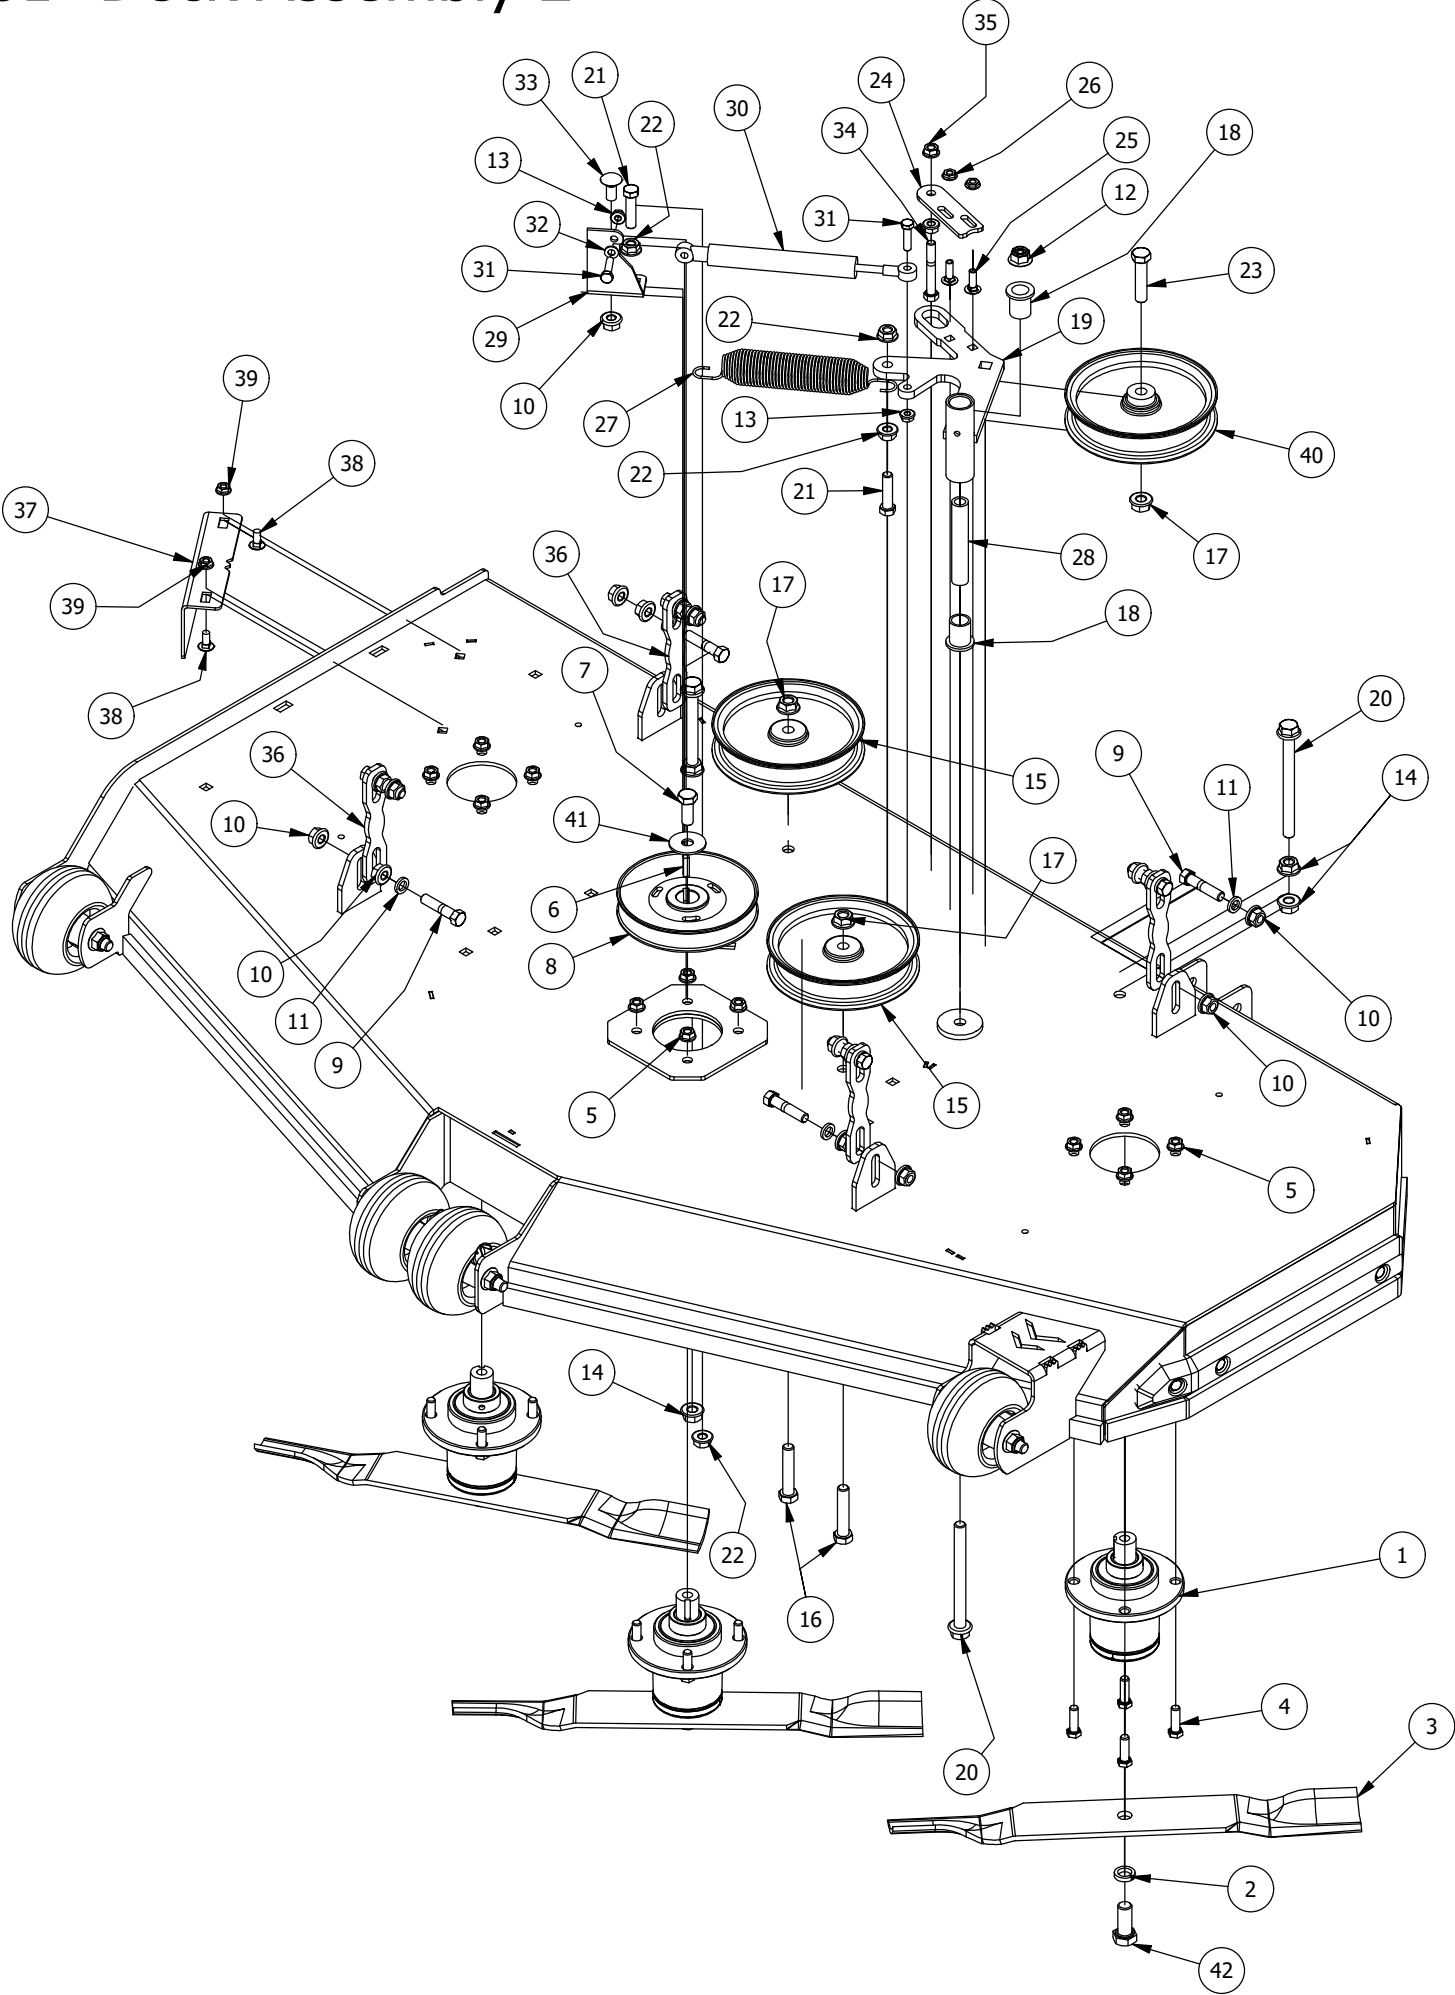

61" Deck Assembly 2

61 Deck Assembly 2

ITEM	QTY	PART NUMBER	DESCRIPTION
1	3	437-0006-00	RZ Mower Deck Spindle Assy
2	3	419-0004-00	5/8 SPLIT LOCKWASHER ZINC
3	3	438-0002-00	61" Mower Deck Blade
4	12	418-0005-00	3/8-16 x 1-1/4 Hex Bolt GR5
5	12	413-0004-00	3/8-16 HEX FLANGE NUT W/SERR ZINC
6	3	442-0001-00	1/4 X 1 SQUARE KEY STOCK
7	3	418-0006-00	1/2-20 X 1-1/4 HEX C/S GR 5 ZINC
8	3	433-0003-00	Deck Pulley 61"
9	8	418-0046-00	7/16-14 X 2 HEX C/S GR 5 ZINC YELLOW
10	17	413-0011-00	7/16-14 HEX FLANGE NUT W/SERR ZINC YELLOW
11	8	419-0010-00	.443 ID X .750 OD X .125 THK NYLON BLACK
12	8	413-0002-00	1/2-13 NYLON INSERT FLANGE NUT ZINC YELLOW
13	2	413-0027-00	5/16-18 NYLON INSERT FLANGE LOCKNUT ZC YELLOW
14	4	413-0005-00	1/2-13 HEX FLANGE NUT W/SERR ZINC YELLOW
15	2	433-0015-00	6-3/4" Idler Pulley, 15/16" Spacer Assembly
16	2	418-0014-00	1/2-13 X 2-1/2 HEX FLANGE BOLT GR 8 ZC YELLOW
17	3	413-0010-00	1/2-13 HEX FLANGE NUT W/SERR ZINC
18	2	410-0007-00	3/4" ID X 15/16" OD X 1-1/8" LENGTH FLANGE BUSHING
19	1	490-0019-03	Mower Deck Idler Pulley Arm Assembly
20	3	418-0009-00	1/2-13 X 5-1/2 HEX FLANGE BOLT GR 8 ZY
21	2	418-0011-00	7/16-14X 1-3/4 HEX C/S GR5 ZINC Yellow
22	4	413-0001-00	7/16-14 HEX FLANGE NUT W/SERR ZINC
23	1	418-0012-00	1/2-13 X 2-1/4 HEX C/S GR 5 ZINC
24	1	439-0257-03	Deck Idler Pulley Belt Retainer Brkt
25	2	418-0010-00	5/16-18 X 1 CARRIAGE BOLT ZC/YEL
26	2	413-0006-00	5/16-18 HEX FLANGE NUT W/SERR ZINC
27	1	434-0007-00	2019 Mower Deck Spring
28	1	425-0006-00	Mower Inner Idler Spacer
29	1	439-0335-03	Deck Belt Idler Damper Mounting Bracket
30	1	434-0009-00	Idler Gas Spring
31	2	418-0109-00	5/16- 18 x 1 1/4 Hex C/S (GR.8) ZC/Yel
32	1	413-0016-00	.312 ID X .625 OD X .062 THK THRUST BEARING OIL-IMPREG BRNZ
33	1	418-0017-00	7/16-14 X 1 CARRIAGE BOLT ZINC
34	1	618-2078-00	3/8-16 x 2-3/4 Hex C/S GR2 Zinc
35	2	413-0020-00	3/8-16 HEX FLANGE NUT W/SERR ZINC YELLOW
36	4	435-0013-03	RZ Mower Deck Actuator Connecting Link
37	1	439-0398-03	2020 RT&SRT/RZ 61 Deck wiper Brkt
38	2	418-0008-00	5/16-18 X 3/4 CARRIAGE BOLT ZINC
39	2	413-0022-00	5/16-18 HEX FLANGE NUT W/SERR ZINC YELLOW
40	1	433-0014-00	6-3/4" Idler Pulley, 7/16" Spacer Assembly
41	3	419-0001-00	1/2" X 1-5/8 BELLEVILLE CUP WASHER ZINC YELLOW
42	3	418-0078-00	5/8-11 X 1-1/2 HEX C/S GR 8 ZC YELLOW