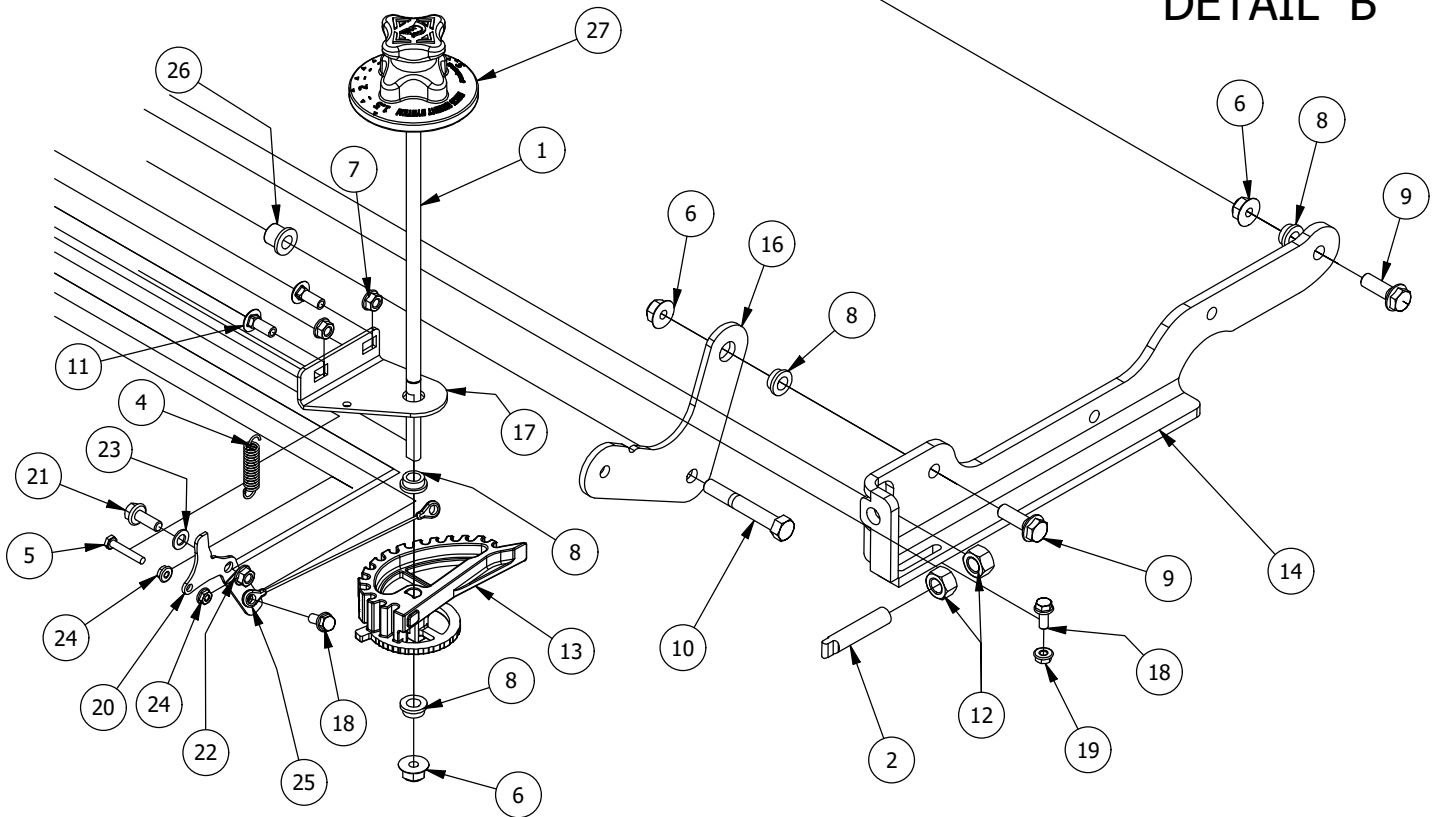

DETAIL B

Detail B Parts List			
ITEM	QTY	PART NUMBER	DESCRIPTION
1	1	437-0003-00	Mower Deck Height Selector Shaft
2	1	444-0001-00	Mower HEIGHT SELECTOR CAM PIN
3	1	434-0008-00	RZ Deck Assist Gas Spring
4	2	434-0003-00	Brake Pedal Release Spring
5	3	418-0029-00	1/4-20 X 1-1/4 HEX C/S GR 2 ZINC
6	8	413-0002-00	1/2-13 NYLON INSERT FLANGE LOCKNUT ZC YELLOW
7	4	413-0020-00	3/8-16 HEX FLANGE NUT W/SERR ZINC YELLOW
8	7	410-0009-00	1/2" ID X 3/4" OD X 3/8" LENGTH FLANGE BUSHING
9	4	418-0047-00	1/2-13 X 1-1/2 HEX FLANGE BOLT GR 8 ZINC YELLOW
10	2	418-0042-00	1/2-13 X 3-1/2 HEX C/S GR 5 ZINC YELLOW
11	2	418-0053-00	3/8-16 X 1 CARRIAGE BOLT ZINC YELLOW
12	2	413-0048-00	5/8-11 HEX NUT ZINC YELLOW
13	1	490-0045-00	Mower Deck Height Cam Casting
14	1	439-0698-03	2021 Deck Height Arm Right Link
15	1	431-0008-03	2020 RZ Left Rear Deck Height Control Arm
16	1	431-0009-03	2020 RZ Right Rear Deck Height Control Arm
17	1	439-0712-03	2021 Mower Deck Height Indicator Rod Bracket
18	2	418-0048-00	5/16-18 X 3/4 HEX FLANGE BOLT GR 8 ZC YELLOW
19	1	413-0022-00	5/16-18 HEX FLANGE NUT W/SERR ZINC YELLOW
20	1	439-0711-03	2021 Deck Height Control Shaft Spring Bracket
21	1	418-0040-00	3/8-16 X 1 HEX FLANGE BOLT GR 8 ZC YELLOW
22	1	413-0029-00	3/8-16 NYLON INSERT FLANGE L/NUT ZC YELLOW
23	1	410-0011-00	3/8 X 3/4 Bronze Washer
24	6	413-0012-00	1/4-20 HEX FLANGE NUT W/SERRATIONS ZC YELLOW
25	1	414-0037-00	Height Indicator Cable
26	4	410-0068-00	.502 ID X .753 OD X .75 OAL X1 FL OD X .125 FL BUSHING
27	1	445-0007-00	2021 RZHD,RT,and SRT Deck Height Selector Knob