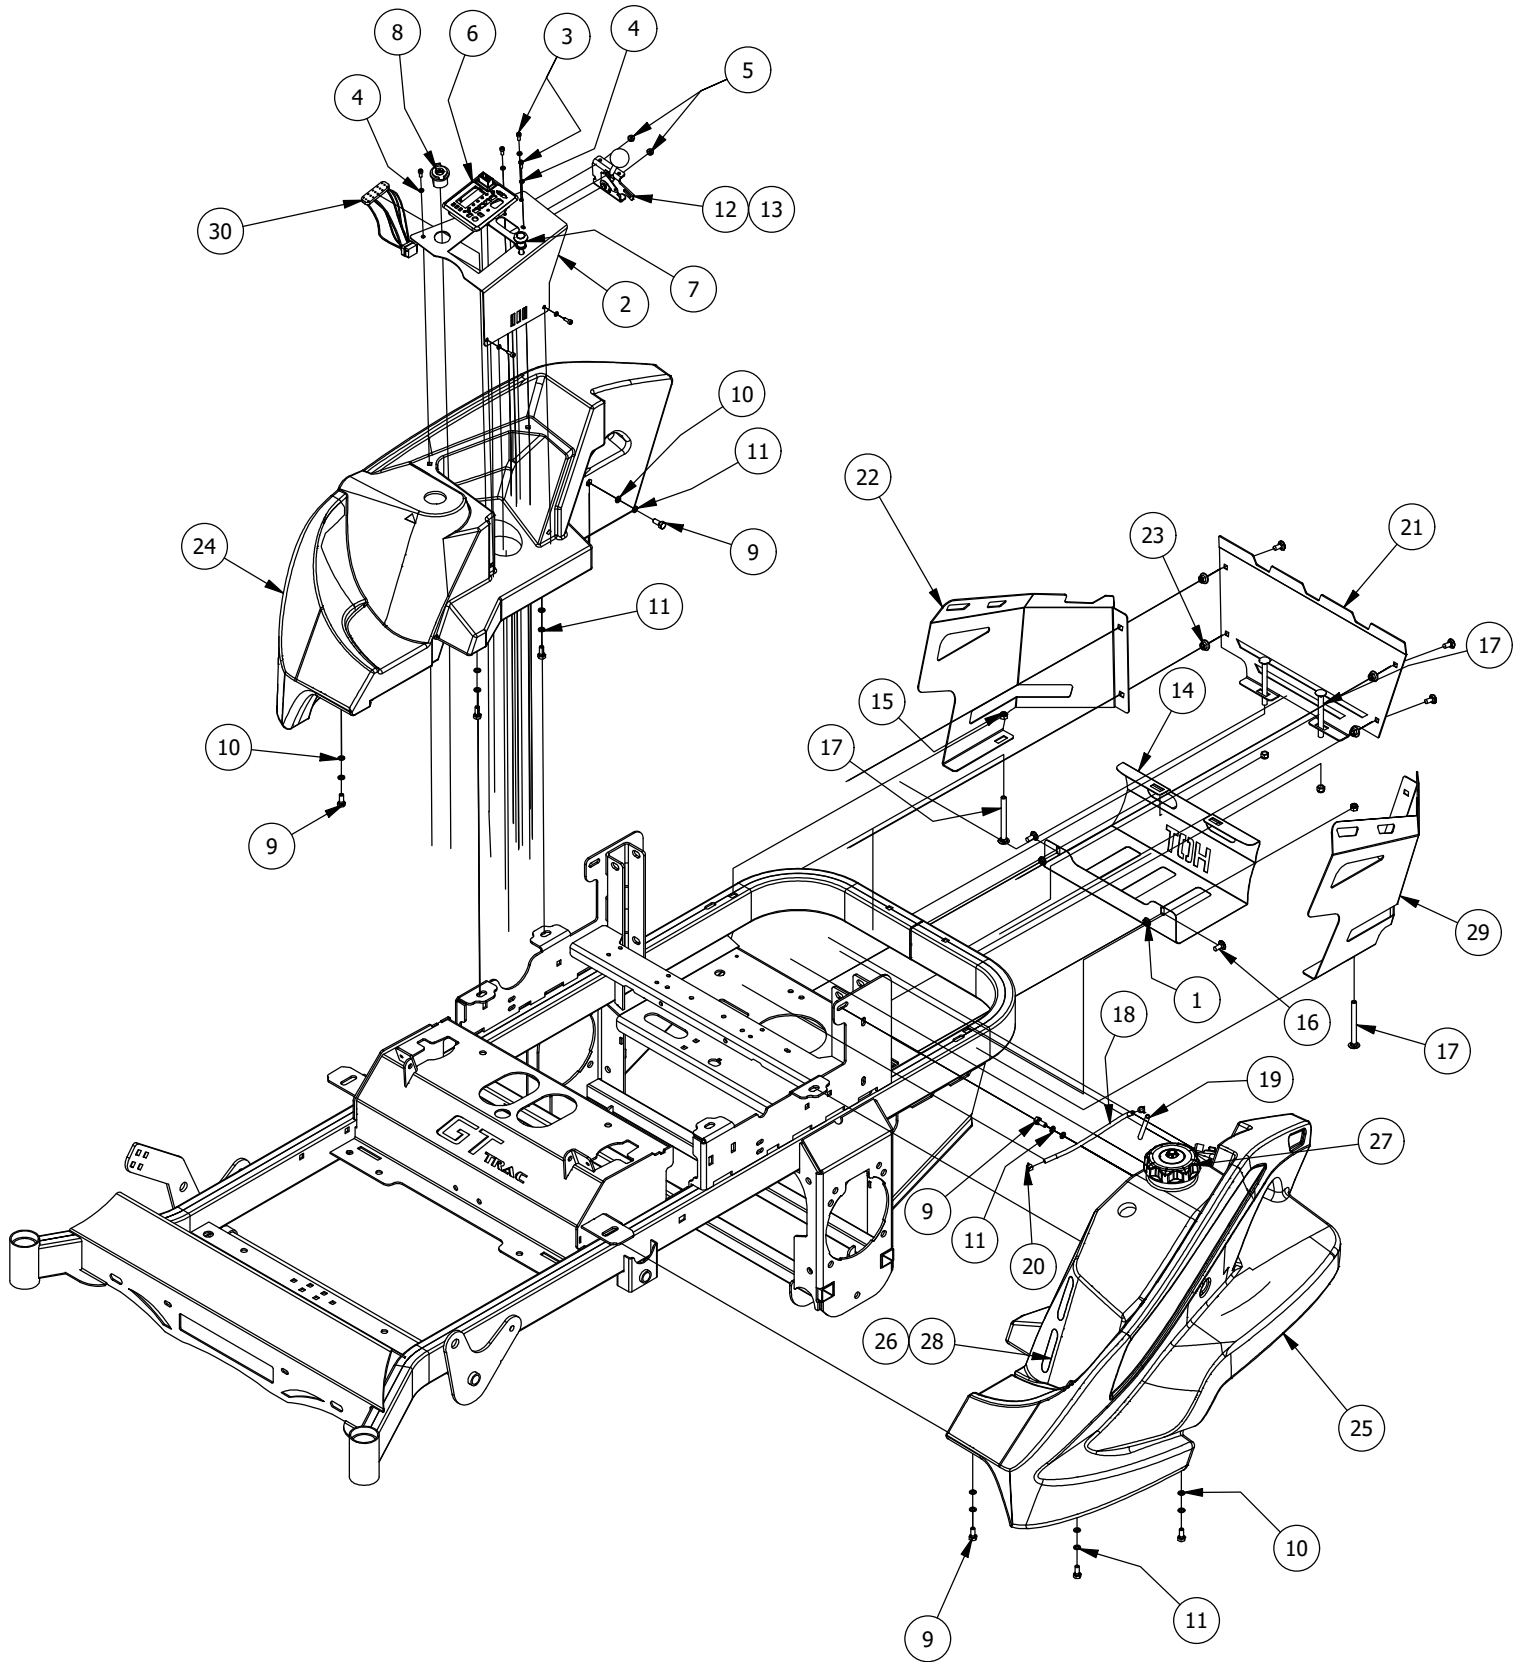

Gas Tank Assembly

Gas Tank Assembly

ITEM	QTY	PART NUMBER	DESCRIPTION
1	2	413-0006-00	5/16-18 HEX FLANGE NUT W/SERR ZINC
2	1	439-0022-03	Mower Control Panel Bracket
3	6	418-0055-00	10-24 X 1/2 SOCKET C/S 18-8 SS
4	6	419-0011-00	#10 SPLIT LOCKWASHER 18-8 SS
5	2	413-0008-00	10-24 NYLON INSERT LOCKNUT 18-8 SS
6	1	486-0004-00	Mower Control Console, Carbureted Engine
7	1	464-0002-00	Choke Cable
8	1	677-2075-00	12 Volt Auxiliary Plug
9	8	418-0054-00	5/16-18 X 3/4 HEX C/S ZINC
10	8	419-0007-00	5/16 Flat Washer
11	8	419-0009-00	5/16 SPLIT LOCKWASHER ZINC
12	1	464-0001-00	Mower Throttle Cable Assembly w / Handle
13	1	17-0500-01	Replacement Throttle Cable Knob
14	1	439-0115-03	RZ Mower Muffler Guard
15	4	413-0013-00	3/8-16 NYLON INSERT FLANGE LOCKNUT ZINC
16	6	418-0008-00	5/16-18 X 3/4 CARRIAGE BOLT ZINC
17	4	418-0018-00	3/8-16 X 4 CARRIAGE BOLT ZINC/YEL
18	1	751-1014-00	1/4 Fuel Line - Low Perm
19	1	451-0002-00	Mower Fuel Tank Black 3/16" Vent Tube
20	2	472-0004-00	1/2" (#8) Hose Clamp
21	1	439-0687-03	2021 RZ Engine Cowling Center
22	1	439-0689-03	2021 RZ Engine Cowling Right
23	4	413-0066-00	5/16-24 Hex Flange Nut Serr Yello Zinc
24	1	467-0018-00	Spartan RZ Right Fender
25	1	467-0019-00	Spartan RZ Left Fender
26	1	467-0017-00	Spartan RZ Gas Tank Assembly
27	1	467-0008-00	Tank Fill Neck Non-Venting Cap
28	1	467-0011-00	RZ Fuel Pickup Tube with Filter Screen
29	1	439-0688-03	2021 RZ Engine Cowling Left
30	1	486-0011-00	Briggs 25hp/27hp/Kawi FS730 Harness