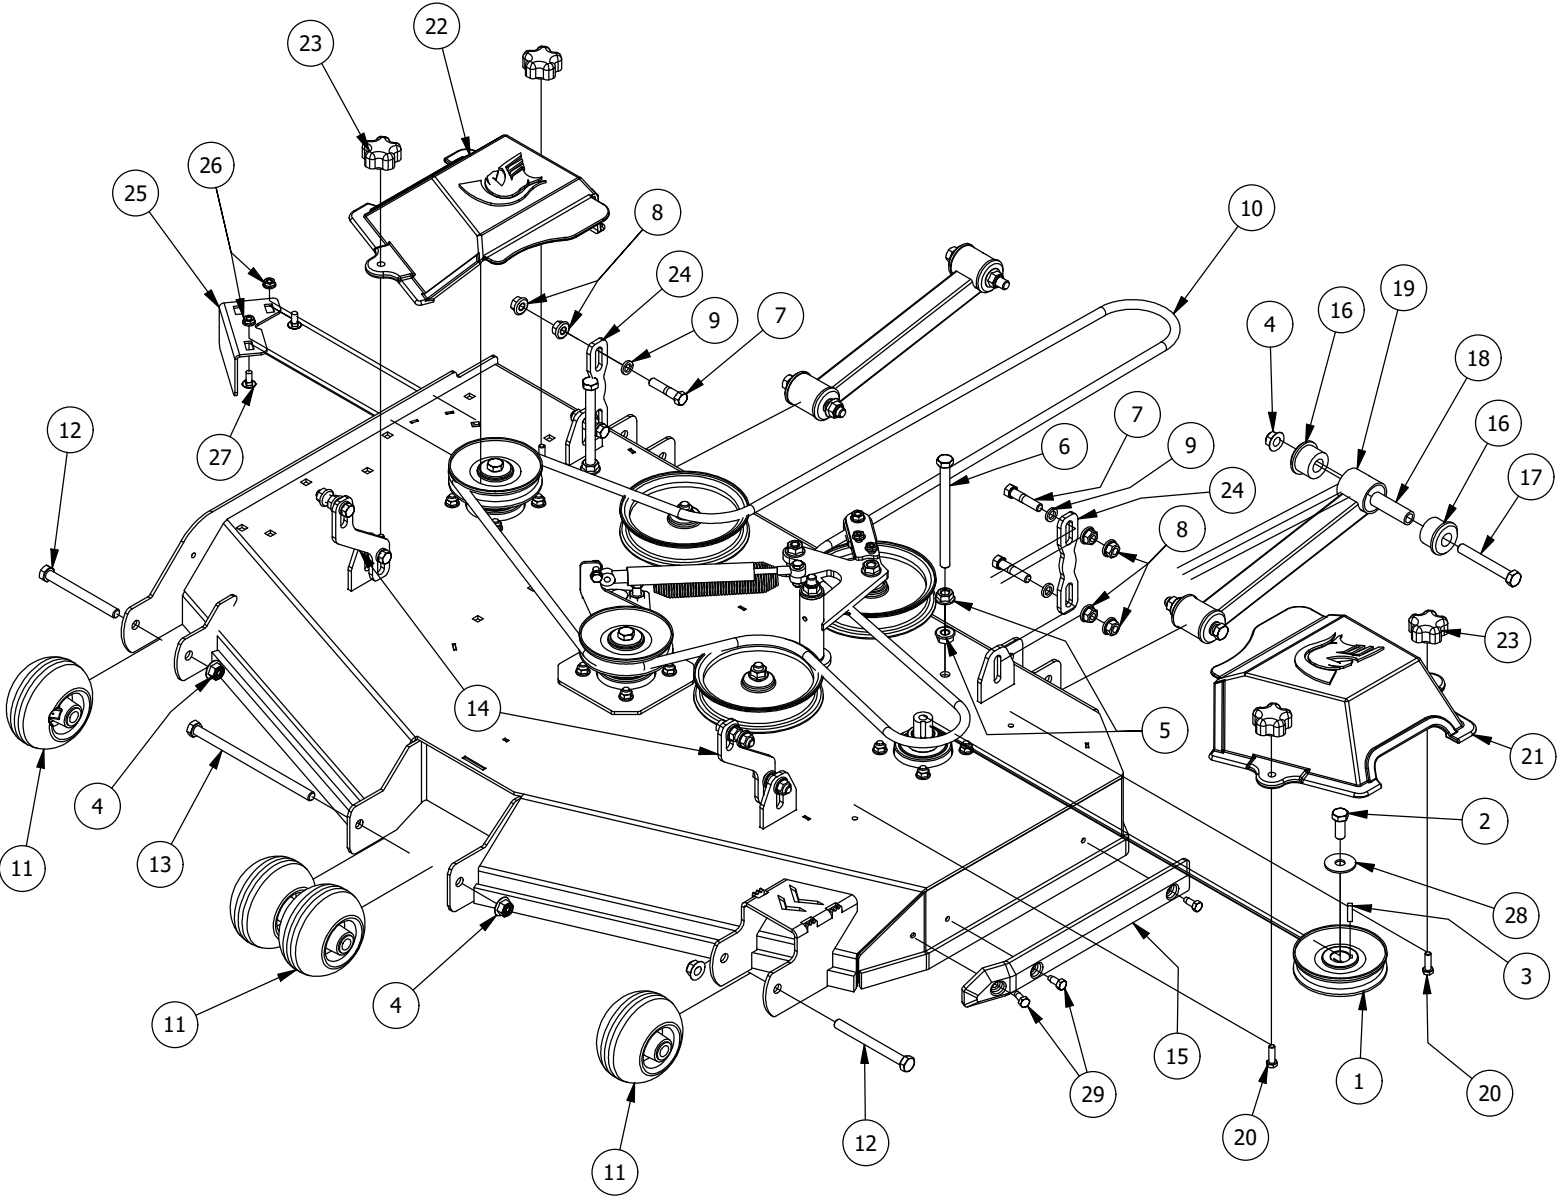

48" Deck Assembly 1

48" Deck Assembly 1			
ITEM	QTY	PART NUMBER	DESCRIPTION
1	3	433-0017-00	48" Deck Pulley
2	3	418-0006-00	1/2-20 X 1-1/4 HEX C/S GR 5 ZINC
3	3	442-0001-00	1/4 X 1 SQUARE KEY STOCK
4	8	413-0002-00	1/2-13 NYLON INSERT FLANGE NUT ZINC YELLOW
5	8	413-0005-00	1/2-13 HEX FLANGE NUT W/SERR ZINC YELLOW
6	2	418-0044-00	1/2-13 X 6-1/2 HEX C/S GR 8 ZINC YELLOW
7	8	418-0046-00	7/16-14 X 2 HEX C/S GR 5 ZINC YELLOW
8	17	413-0011-00	7/16-14 HEX FLANGE NUT W/SERR ZINC YELLOW
9	8	419-0010-00	.443 ID X .750 OD X .125 THK NYLON BLACK
10	1	461-0009-00	48" Mower Deck Belt; HB x 144" Effective Length
11	4	422-0001-00	Anti-Scalp Wheel
12	2	418-0016-00	1/2-13 X 5 HEX C/S GR 2 ZINC YELLOW
13	1	418-0015-00	1/2-13 X 8-1/2 HEX C/S GR 2 ZINC YELLOW
14	2	435-0017-00	RZ Mower 48" Front Height Arm Connecting Link
15	1	429-0001-00	Mower Nylon Deck Guard
16	8	732-2008-00	Black A90 Suspension Bushing
17	4	418-0021-00	1/2-13 X 3-3/4 HEX C/S GR 5 ZINC
18	4	732-2001-00	Large MTV A-Arm Bushing Sleeve
19	2	490-0047-03	2019 all RZ Deck Stabilizer assembly
20	5	418-0108-00	5/16 x1 Hex C/S (GR8) ZC/Yel
21	1	414-0018-00	48" & 54" Deck Left Pulley Cover
22	1	414-0019-00	48" & 54" Deck Right Pulley Cover
23	4	445-0005-00	5/16-18 5-LOBE (STAR) FEMALE SOFT TOUCH KNOB (1.90 DIA) BLK
24	2	435-0013-03	RZ Mower Deck Actuator Connecting Link
25	1	439-0397-03	2020 RZ 48 Deck wiper Brkt
26	2	413-0022-00	5/16-18 HEX FLANGE NUT W/SERR ZINC YELLOW
27	2	418-0008-00	5/16-18 X 3/4 CARRIAGE BOLT ZINC
28	3	419-0001-00	1/2" X 1-5/8 BELLEVILLE CUP WASHER ZINC YELLOW
29	3	418-0262-00	5/16-18 X 3/4 IND HWH UNSLOT (F) TCS ZC/Y