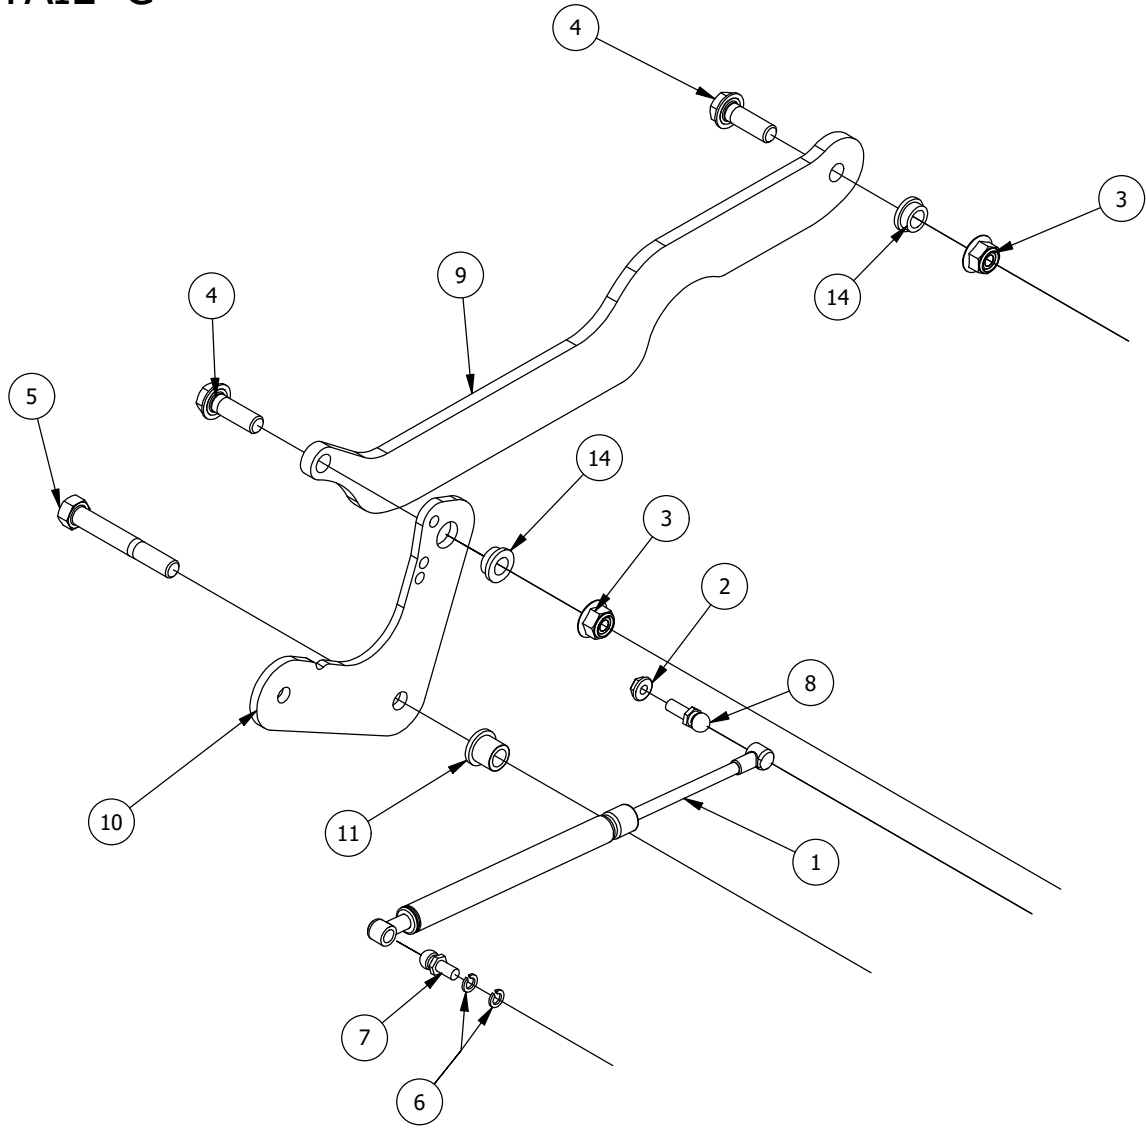

DETAIL C

Detail C Parts List			
ITEM	QTY	PART NUMBER	DESCRIPTION
1	1	434-0008-00	RZ Deck Assist Gas Spring
2	11	413-0006-00	5/16-18 HEX FLANGE NUT W/SERR ZINC
3	8	413-0002-00	1/2-13 NYLON INSERT FLANGE LOCKNUT ZC YELLOW
4	4	418-0047-00	1/2-13 X 1-1/2 HEX FLANGE BOLT GR 8 ZINC YELLOW
5	2	418-0042-00	1/2-13 X 3-1/2 HEX C/S GR 5 ZINC YELLOW
6	2	419-0009-00	5/16 SPLIT LOCKWASHER ZINC
7	1	487-0005-00	Control Arm Damper Ball Stud
8	1	487-0008-00	Control Arm Damper Ball Stud 3/4" Thread
9	1	435-0009-03	Mower Deck Height Left Link Arm
10	1	431-0008-03	2020 RZ Left Rear Deck Height Control Arm
11	4	410-0068-00	.502 ID X .753 OD X .75 OAL X1 FL OD X .125 FL BUSHING