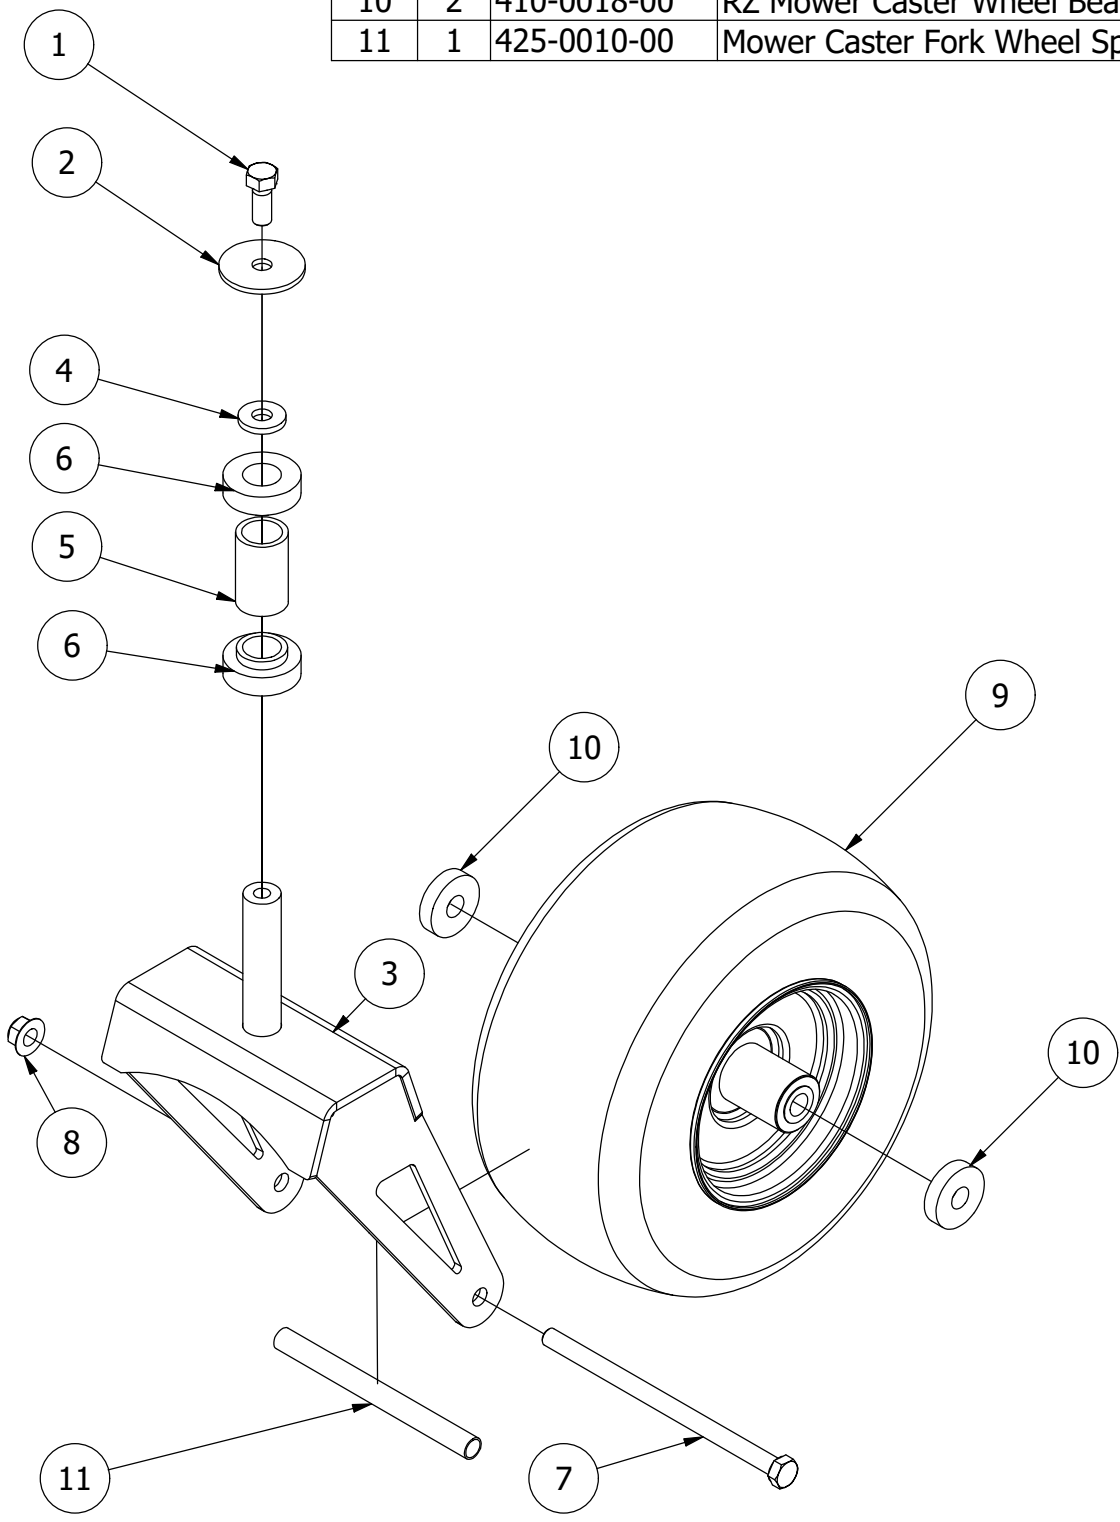

RZ HD Parts Manual

2021

Table of Contents

Front Fork Assembly	3
Brake, Floorboard, and Height Indicator Assembly	4-7
Drive Arm Assembly	8-9
Battery and Pump Idler Assembly	10-11
Seat Frame Assembly	12-14
Gas Tank Assembly	15-16
Gas Tank Assembly RT Tank Upgrade.....	17-18
48" Deck Assembly.....	19-22
54" Deck Assembly.....	23-26
61" Deck Assembly.....	27-30
Transmission Assembly.....	31-32
Deck Chute Assembly	33
Spindle Assembly	34
Kawasaki Engines Assembly	35
Briggs and Stratton Engine Assembly	36
Decals	37

PARTS LIST			
ITEM	QTY	PART NUMBER	DESCRIPTION
1	1	418-0002-00	1/2-20 X 1-1/4 HEX FLANGE BOLT GR 8 ZC YELLOW
2	1	426-0006-03	Mower Caster Shaft Washer
3	1	490-0046-03	RZ Caster Fork Assembly
4	1	419-0003-00	1/2 FENDER WASHER 1-1/4" OD ZINC
5	1	425-0011-00	Caster Fork Shaft Bearing Spacer
6	2	410-0006-00	1" INSERT BEARING
7	1	418-0003-00	1/2-13 X 8-1/2 HEX C/S GR 5 ZINC YELLOW
8	1	413-0002-00	1/2-13 NYLON INSERT FLANGE NUT ZINC YELLOW
9	1	422-0027-00	RZ/RT Pro Front Tire Assembly-Smooth Tread
10	2	410-0018-00	RZ Mower Caster Wheel Bearing
11	1	425-0010-00	Mower Caster Fork Wheel Spacer

Brake, Floorboard, and Height Indicator Assembly

Brake, Floorboard, and Height Indicator Assembly			
ITEM	QTY	PART NUMBER	DESCRIPTION
1	1	439-0114-03	Mower Floorboard
2	1	481-0005-00	2017 Mower Rubber Foot Rest Mat
3	1	481-0006-00	2017 Mower Logo Floor Mat
4	1	439-0059-03	Mower Deck Height Foot Pedal
5	10	414-0002-00	8MM PUSH TYPE RETAINER NYLON BLACK
6	3	418-0008-00	5/16-18 X 3/4 CARRIAGE BOLT ZINC
7	8	413-0002-00	1/2-13 NYLON INSERT FLANGE LOCKNUT ZC YELLOW
8	4	429-0002-00	Push-In Rubber Bumper, Mower Floor
9	4	410-0068-00	.502 ID X .753 OD X .75 OAL X1 FL OD X .125 FL BUSHING