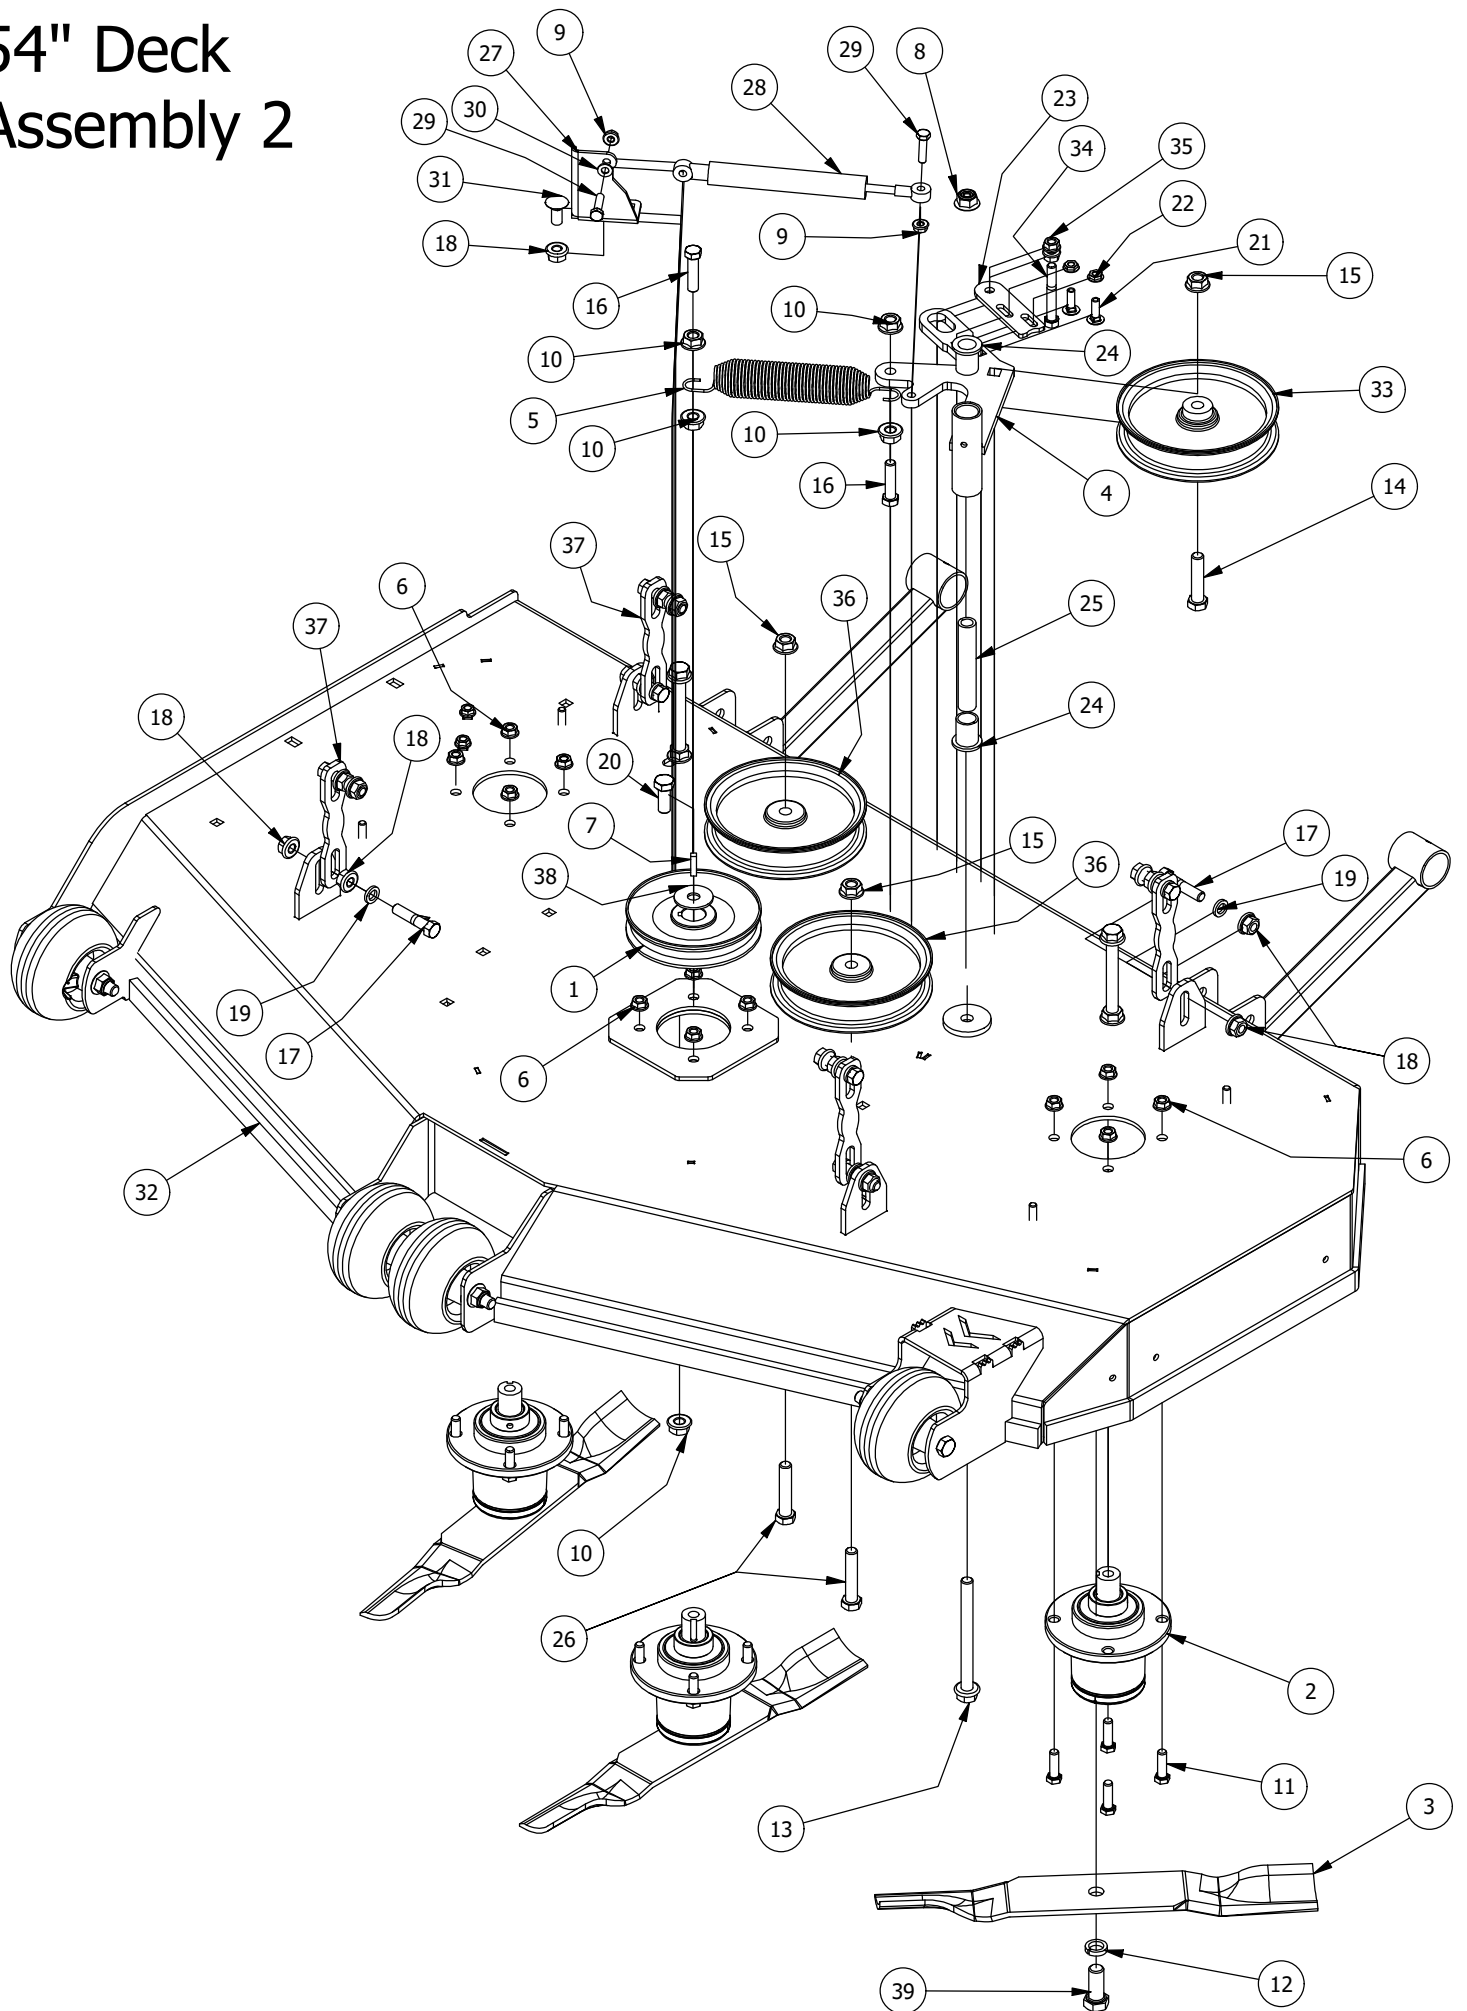

54" Deck Assembly 2

54" Deck Assembly 2

ITEM	QTY	PART NUMBER	DESCRIPTION
1	3	433-0004-00	Deck Pulley 54"
2	3	437-0006-00	RZ Mower Deck Spindle Assy
3	3	438-0001-00	54" Mower Deck Blade
4	1	490-0019-03	Mower Deck Idler Pulley Arm Assembly
5	1	434-0007-00	2019 Mower Deck Spring
6	12	413-0004-00	3/8-16 HEX FLANGE NUT W/SERR ZINC
7	3	442-0001-00	1/4 X 1 SQUARE KEY STOCK
8	8	413-0002-00	1/2-13 NYLON INSERT FLANGE NUT ZINC YELLOW
9	2	413-0027-00	5/16-18 NYLON INSERT FLANGE LOCKNUT ZC YELLOW
10	8	413-0005-00	1/2-13 HEX FLANGE NUT W/SERR ZINC YELLOW
11	12	418-0005-00	3/8-16 x 1-1/4 Hex Bolt GR5
12	3	419-0004-00	5/8 SPLIT LOCKWASHER ZINC
13	3	418-0009-00	1/2-13 X 5-1/2 HEX FLANGE BOLT GR 8 ZY
14	1	418-0012-00	1/2-13 X 2-1/4 HEX C/S GR 5 ZINC
15	3	413-0010-00	1/2-13 HEX FLANGE NUT W/SERR ZINC
16	2	418-0011-00	7/16-14X 1-3/4 HEX C/S GR5 ZINC Yellow
17	8	418-0046-00	7/16-14 X 2 HEX C/S GR 5 ZINC YELLOW
18	17	413-0011-00	7/16-14 HEX FLANGE NUT W/SERR ZINC YELLOW
19	8	419-0010-00	.443 ID X .750 OD X .125 THK NYLON BLACK
20	3	418-0006-00	1/2-20 X 1-1/4 HEX C/S GR 5 ZINC
21	2	418-0010-00	5/16-18 X 1 CARRIAGE BOLT ZC/YEL
22	2	413-0006-00	5/16-18 HEX FLANGE NUT W/SERR ZINC
23	1	439-0257-03	Deck Idler Pulley Belt Retainer Brkt
24	2	410-0007-00	3/4" ID X 15/16" OD X 1-1/8" LENGTH FLANGE BUSHING
25	1	425-0006-00	Mower Inner Idler Spacer
26	2	418-0014-00	1/2-13 X 2-1/2 HEX FLANGE BOLT GR 8 ZC YELLOW
27	1	439-0335-03	Deck Belt Idler Damper Mounting Bracket
28	1	434-0009-00	Idler Gas Spring
29	2	418-0109-00	5/16- 18 x 1 1/4 Hex C/S (GR.8) ZC/Yel
30	1	413-0016-00	.312 ID X .625 OD X .062 THK THRUST BEARING OIL-IMPREG BRNZ
31	1	418-0017-00	7/16-14 X 1 CARRIAGE BOLT ZINC
32	1	490-0064-03	2020 54" RZ Deck Assembly
33	1	433-0014-00	6-3/4" Idler Pulley, 7/16" Spacer Assembly
34	1	618-2078-00	3/8-16 x 2-3/4 Hex C/S GR2 Zinc
35	2	413-0020-00	3/8-16 HEX FLANGE NUT W/SERR ZINC YELLOW
36	2	433-0015-00	6-3/4" Idler Pulley, 15/16" Spacer Assembly
37	4	435-0013-03	RZ Mower Deck Actuator Connecting Link
38	3	419-0001-00	1/2" X 1-5/8 BELLEVILLE CUP WASHER ZINC YELLOW
39	3	418-0078-00	5/8-11 X 1-1/2 HEX C/S GR 8 ZC YELLOW