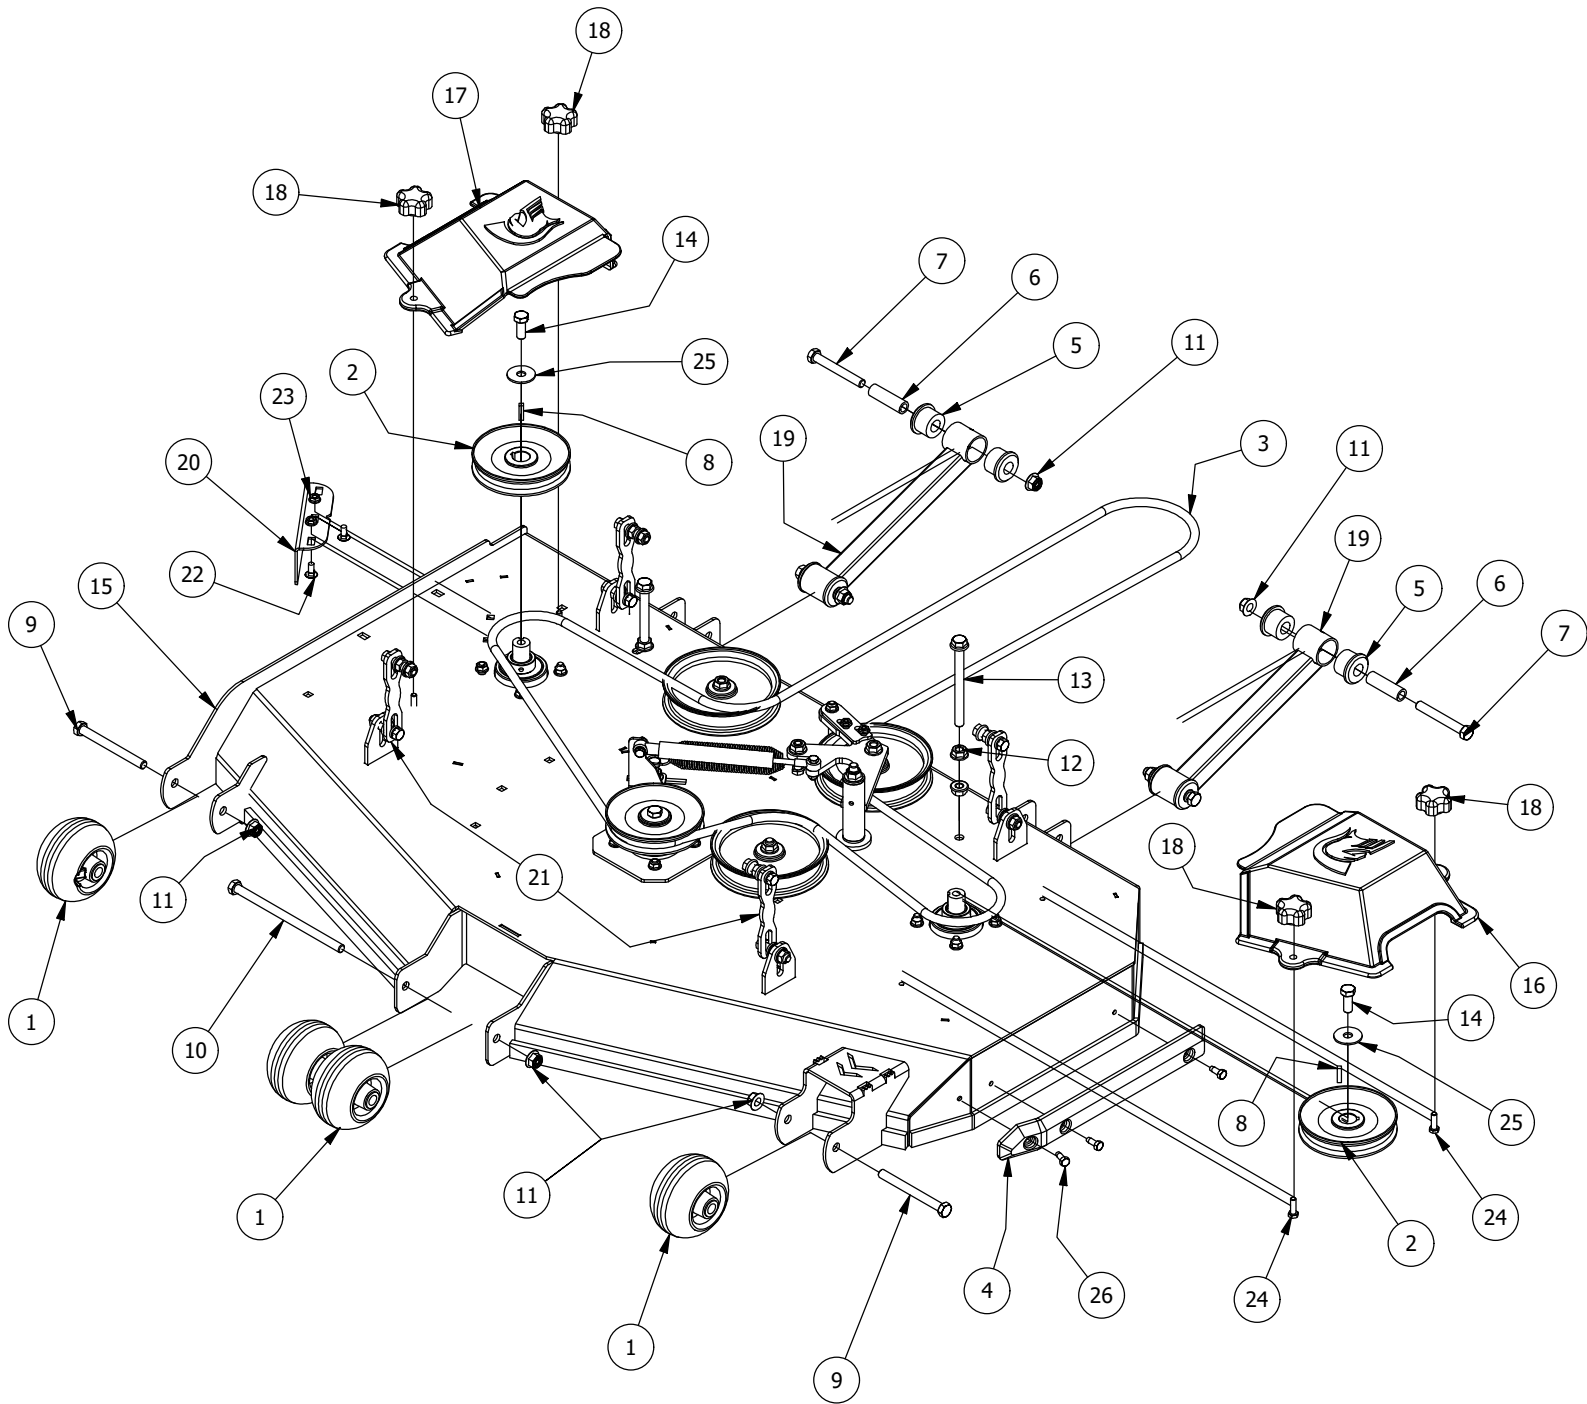

54" Deck Assembly 1

54" Deck Assembly 1			
ITEM	QTY	PART NUMBER	DESCRIPTION
1	4	422-0001-00	Anti-Scalp Wheel
2	3	433-0004-00	Deck Pulley 54"
3	1	461-0001-00	54" Mower Deck Belt, HB x 153.5" Effective Length
4	1	429-0001-00	Mower Nylon Deck Guard
5	8	732-2008-00	Black A90 Suspension Bushing
6	4	732-2001-00	Large MTV A-Arm Bushing Sleeve
7	4	418-0021-00	1/2-13 X 3-3/4 HEX C/S GR 5 ZINC
8	3	442-0001-00	1/4 X 1 SQUARE KEY STOCK
9	2	418-0016-00	1/2-13 X 5 HEX C/S GR 2 ZINC YELLOW
10	1	418-0015-00	1/2-13 X 8-1/2 HEX C/S GR 2 ZINC YELLOW
11	8	413-0002-00	1/2-13 NYLON INSERT FLANGE NUT ZINC YELLOW
12	8	413-0005-00	1/2-13 HEX FLANGE NUT W/SERR ZINC YELLOW
13	3	418-0009-00	1/2-13 X 5-1/2 HEX FLANGE BOLT GR 8 ZY
14	3	418-0006-00	1/2-20 X 1-1/4 HEX C/S GR 5 ZINC
15	1	490-0064-03	2020 54" RZ Deck Assembly
16	1	414-0018-00	48" & 54" Deck Left Pulley Cover
17	1	414-0019-00	48" & 54" Deck Right Pulley Cover
18	4	445-0005-00	5/16-18 5-LOBE (STAR) FEMALE SOFT TOUCH KNOB (1.90 DIA) BLK
19	2	490-0047-03	2019 all RZ Deck Stabilizer assembly
20	1	439-0399-03	2020 RT&SRT/RZ 54 Deck wiper Brkt
21	4	435-0013-03	RZ Mower Deck Actuator Connecting Link
22	2	418-0008-00	5/16-18 X 3/4 CARRIAGE BOLT ZINC
23	2	413-0022-00	5/16-18 HEX FLANGE NUT W/SERR ZINC YELLOW
24	4	418-0108-00	5/16 x1 Hex C/S (GR8) ZC/Yel
25	3	419-0001-00	1/2" X 1-5/8 BELLEVILLE CUP WASHER ZINC YELLOW
26	3	418-0262-00	5/16-18 X 3/4 IND HWH UNSLOT (F) TCS ZC/Y