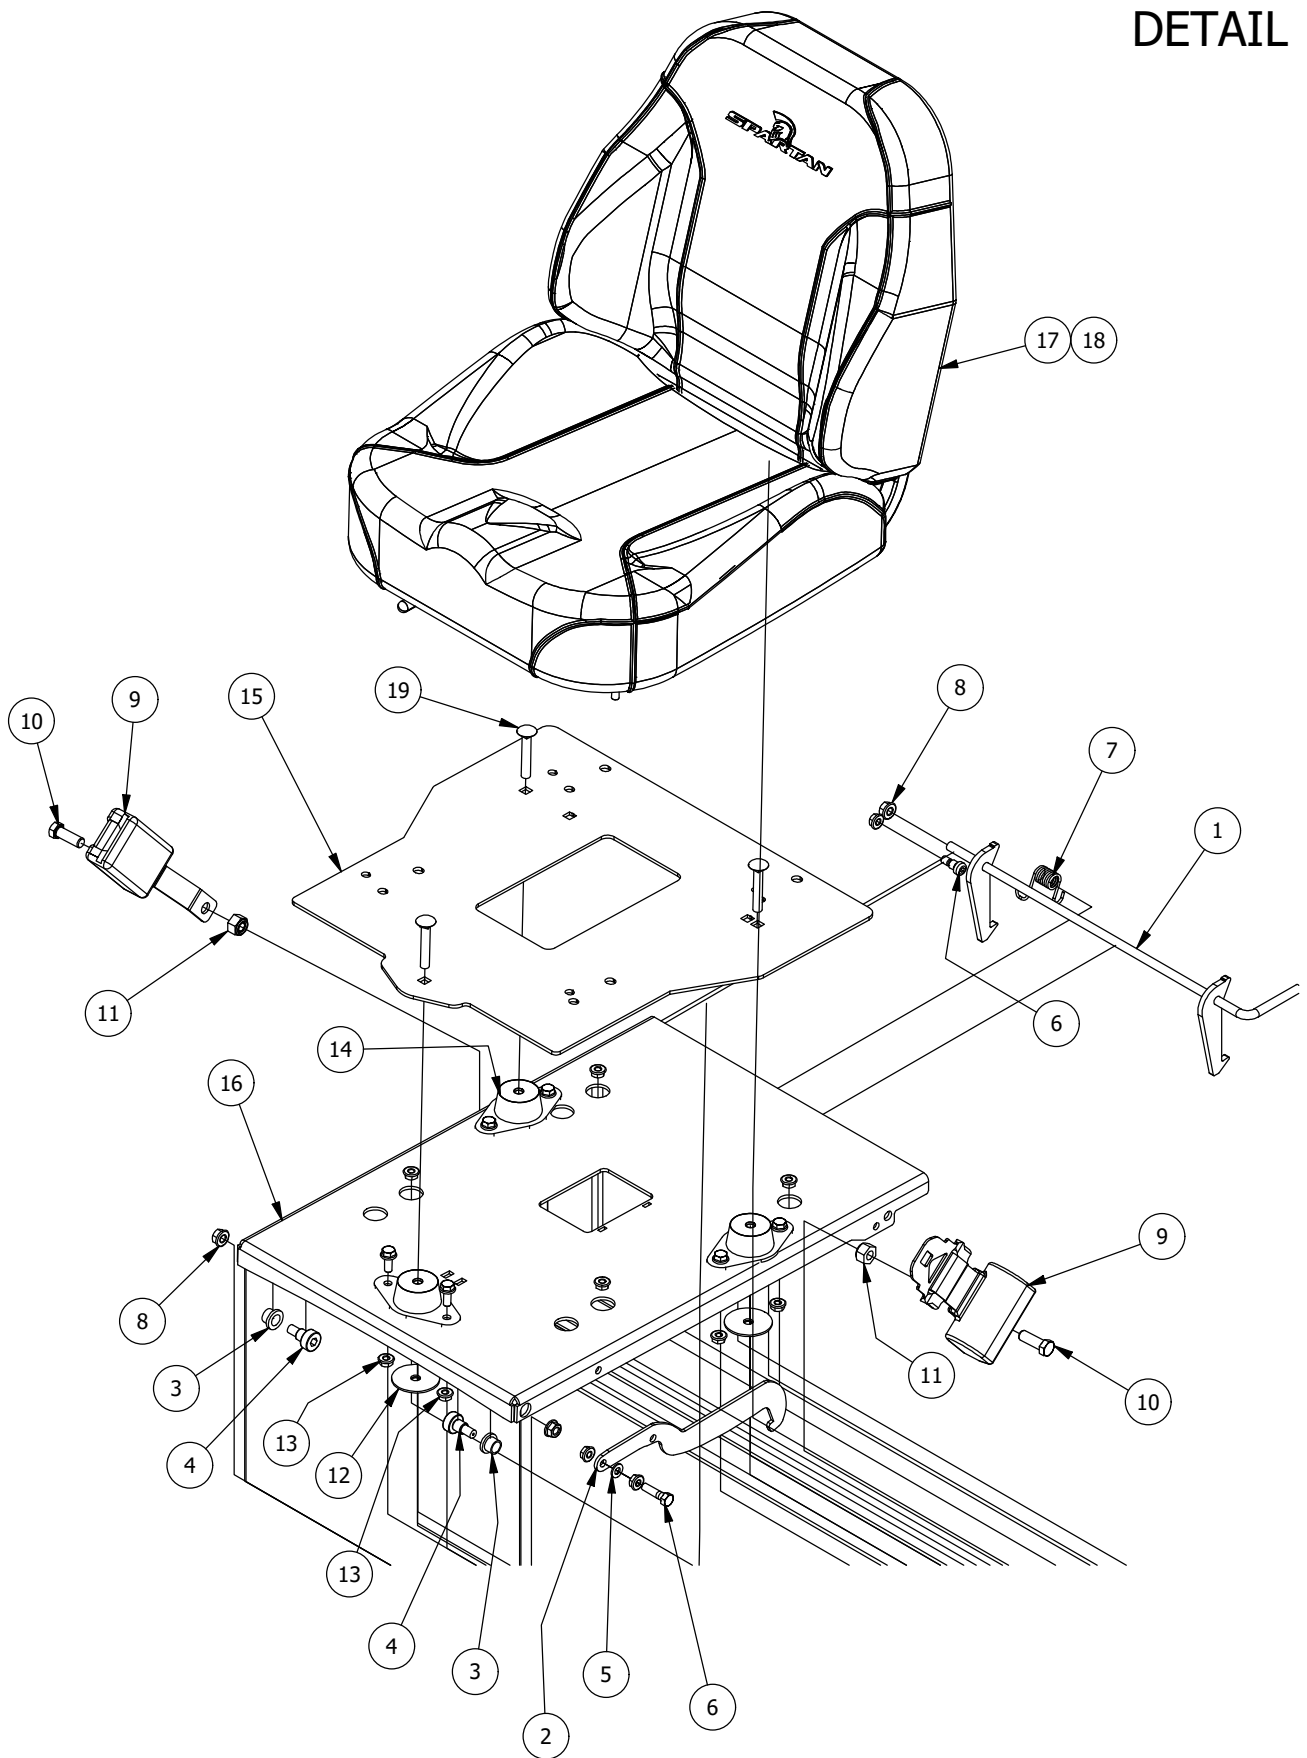

DETAIL A

Parts List

ITEM	QTY	PART NUMBER	DESCRIPTION
1	1	490-0011-60	Mower Seat Latch Release Assembly
2	1	439-0065-03	Mower Seat Latch Hook
3	2	410-0010-00	1/2" ID X 5/8" OD X 1/2" LENGTH FLANGE BUSHING
4	2	418-0038-00	1/2 X 1/2 SOCKET SHOULDER BOLT ZC YELLOW
5	1	413-0016-00	.312 ID X .625 OD X .062 THK THRUST BEARING OIL-IMPREG BRNZ
6	1	418-0036-00	5/16-18 X 1-1/4 HEX TAP BOLT ZINC GR8
7	1	434-0004-00	Seat Latch Spring
8	6	413-0029-00	3/8-16 NYLON INSERT FLANGE L/NUT ZC YELLOW
9	1	471-0003-00	Mower Seat Belt
10	2	618-2097-00	7/16-20 x 1-1/4 GR8 Hex Cap Screw
11	2	413-0054-00	7/16-20 Nylon Insert Locknut
12	3	419-0022-00	3/8 X 2" OD FENDER WASHER ZC YELLOW
13	6	413-0022-00	5/16-18 HEX FLANGE NUT W/SERR ZINC YELLOW
14	2	487-0007-00	Floating Seat Damper-Stiffer
15	1	426-0233-03	2018/2019 Floating Seat Plate (For Parts)
16	1	426-0232-03	2019 RT/SRT Floating Seat Base Plate
17	1	471-0015-00	2019 Full Suspension seat
18	1	471-0026-00	2020 RZ-HD Seat
19	3	618-2023-00	3/8"-16 x 2-1/4" Carriage Bolt