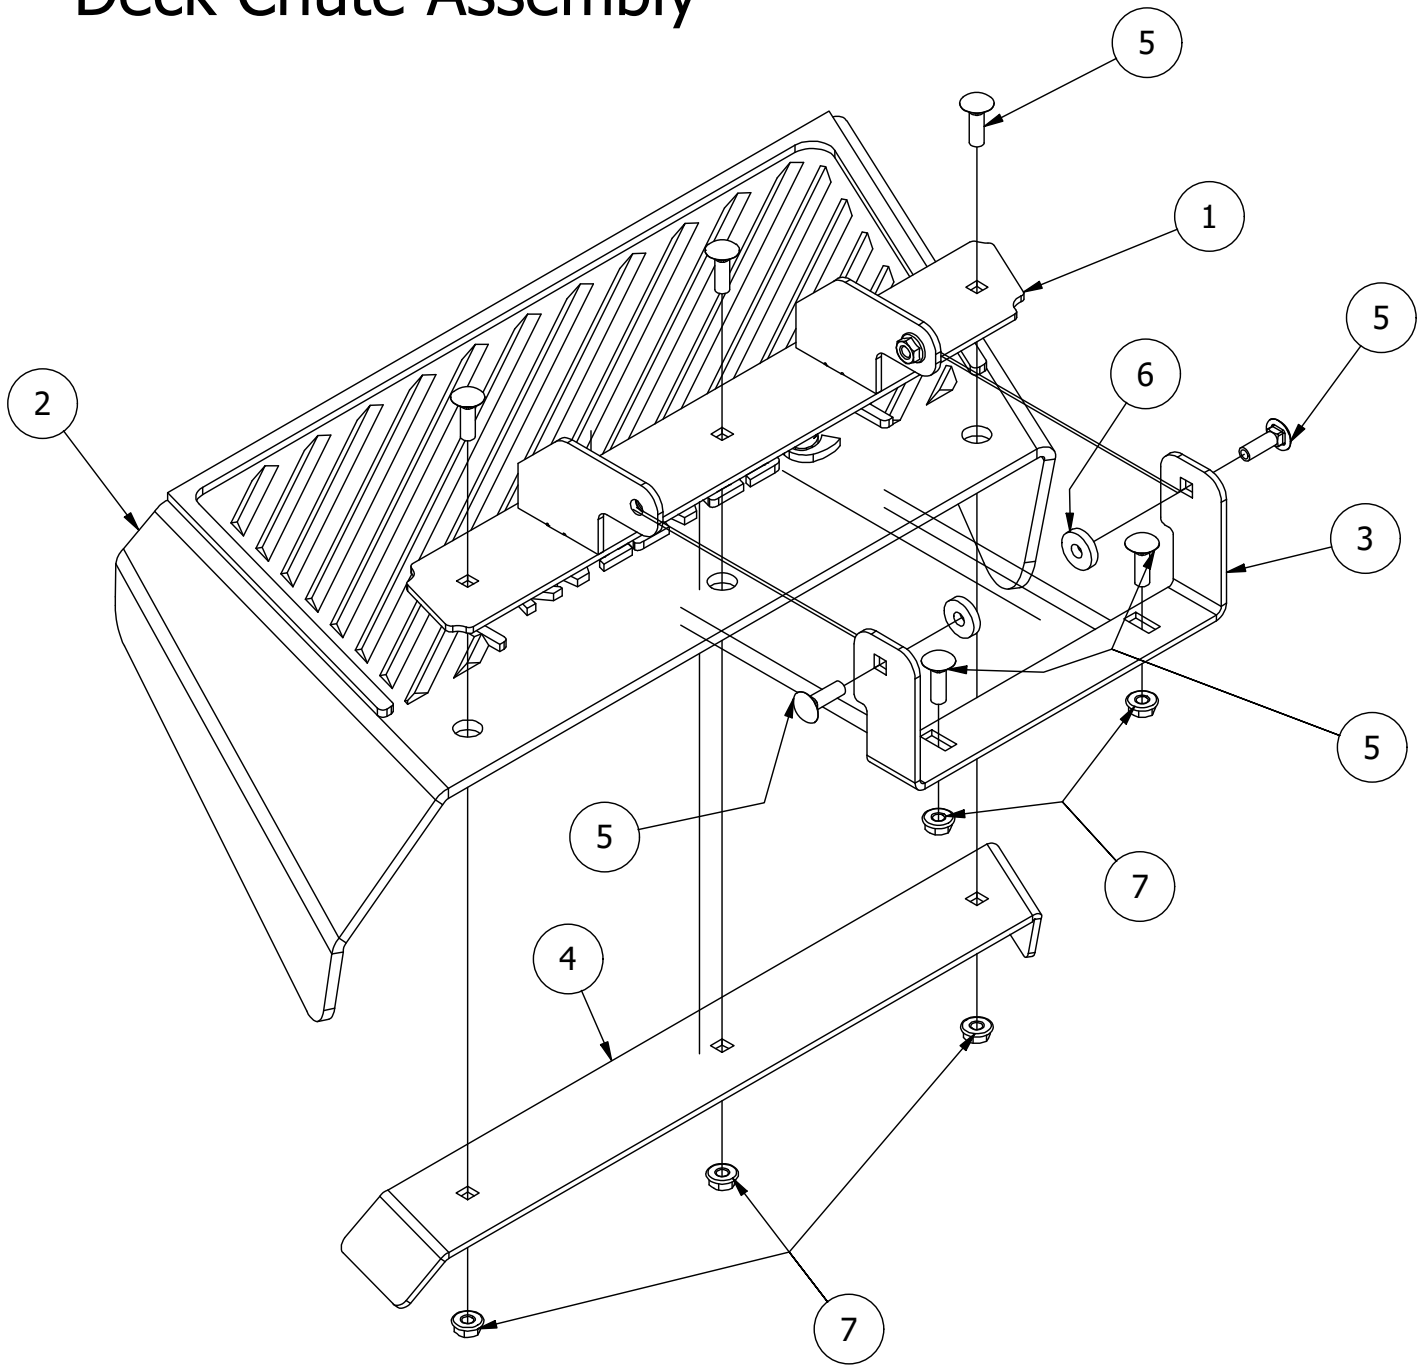

Deck Chute Assembly

PARTS LIST

ITEM	QTY	PART NUMBER	DESCRIPTION
1	1	490-0070-03	2020 RZ Mower Deck Chute Hinge Assembly
2	1	481-0010-00	RZ Mower Rubber Discharge Chute
3	1	439-0111-03	Mower Chute Mounting Bracket
4	1	439-0431-03	2020 RZ Mower Deck Chute Hinge Backer Bracket
5	7	418-0060-00	5/16-18 X 1 CARRIAGE BOLT ZINC YELLOW
6	2	419-0006-00	.312 ID X .875 OD X .1875 THK F/W NYLON BLK
7	7	413-0027-00	5/16-18 NYLON INSERT FLANGE LOCKNUT ZC YELLOW