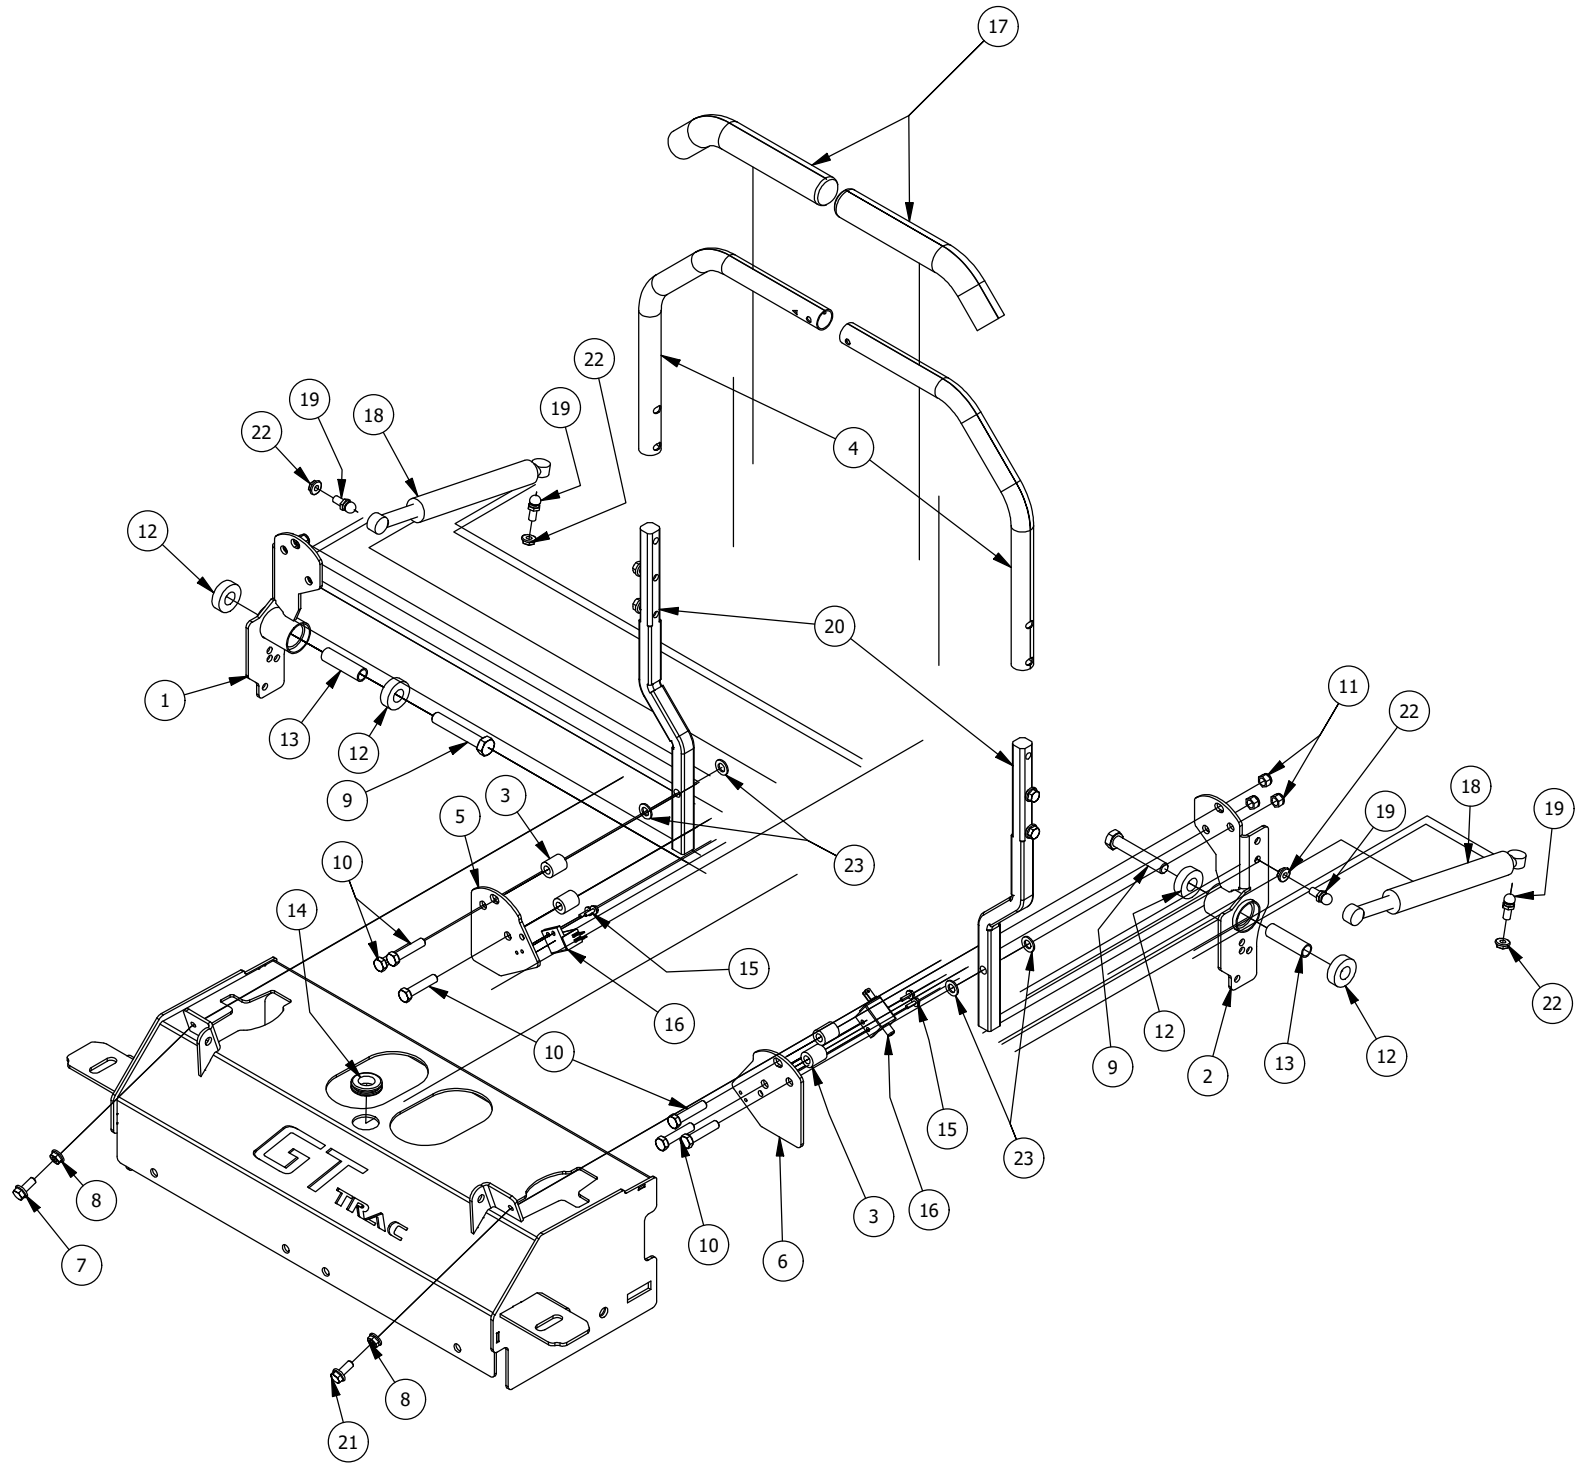

Drive Arm Assembly

Drive Arm Assembly			
ITEM	QTY	PART NUMBER	DESCRIPTION
1	1	490-0013-03	Mower Right Drive Arm Bracket Assembly
2	1	490-0012-03	Mower Left Drive Arm Bracket Assembly
3	4	425-0003-00	Mower Drive Arm Spacer
4	2	403-0020-003	Mower Drive Handle Tube
5	1	426-0003-03	Mower Right Control Arm Limit Switch Plate
6	1	426-0002-03	Mower Left Control Arm Limit Switch Plate
7	1	418-0049-00	5/16-18 X 3/4 IND HWH TRI LOB ZINC
8	2	413-0022-00	5/16-18 HEX FLANGE NUT W/SERR ZINC YELLOW
9	2	418-0050-00	1/2-13 X 3 HEX C/S GR 5 ZINC
10	6	418-0051-00	3/8-16 X 1-3/4 HEX C/S GR 2 ZINC
11	6	413-0013-00	3/8-16 NYLON INSERT FLANGE LOCKNUT ZINC
12	4	410-0005-00	5/8" ID X 1-3/8" OD X 7/16" THK BEARING
13	2	425-0004-00	Mower Drive Arm Hub & Deck Lift Arm Spacer
14	1	419-0008-00	3/4" ID X FOR 1-3/16" HOLE FOR 11 GA RUBBER GROMMIT
15	4	418-0032-00	8-32 X 1/2 IND. HWH SLOT TYPE F TCS ZINC
16	2	486-0030-00	Safety Switch
17	2	484-0001-00	Handle Grip
18	2	487-0001-00	Control Arm Damper
19	4	487-0005-00	Control Arm Damper Ball Stud
20	2	431-0001-00	Height Adjustable Drive Arm
21	5	418-0048-00	5/16-18 X 3/4 HEX FLANGE BOLT GR 8 ZC YELLOW
22	4	413-0006-00	5/16-18 HEX FLANGE NUT W/SERR ZINC
23	4	410-0011-00	.375 ID X .750 OD X .062 THK THRUST BEARING OIL-IMPREG BRNZ