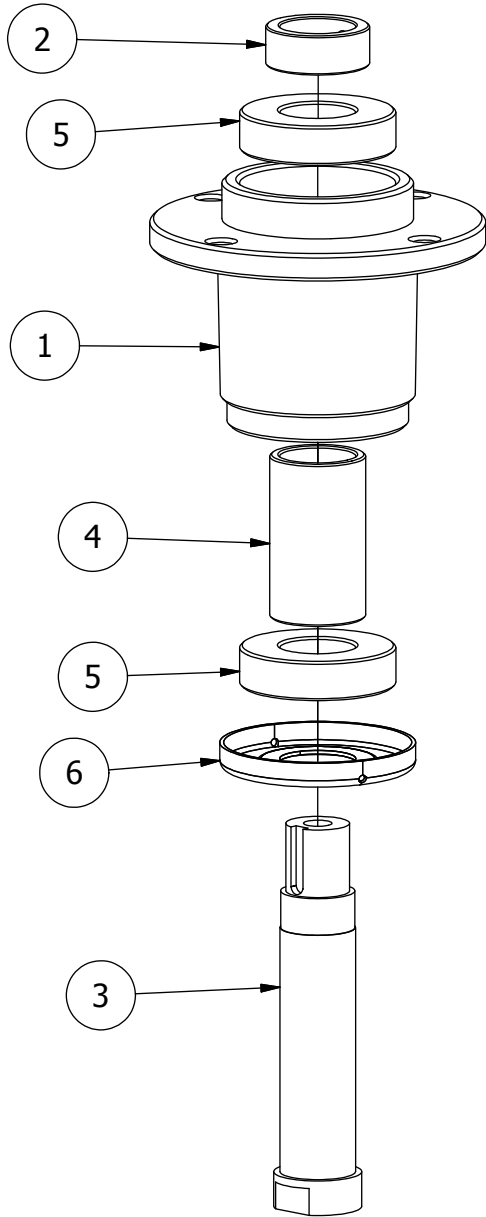

Spindle Assembly			
ITEM	QTY	PART NUMBER	DESCRIPTION
1	1	437-0020-00	RZ Mower Spindle Housing
2	1	437-0021-00	RZ Mower Deck Spindle Set Colar
3	1	437-0023-00	RZ Mower Deck Spindle Shaft
4	1	437-0022-00	RZ Deck Spindle Spacer
5	2	410-0003-00	Spindle Bearing
6	1	437-0014-00	Mower Deck Spindle Dust Cup