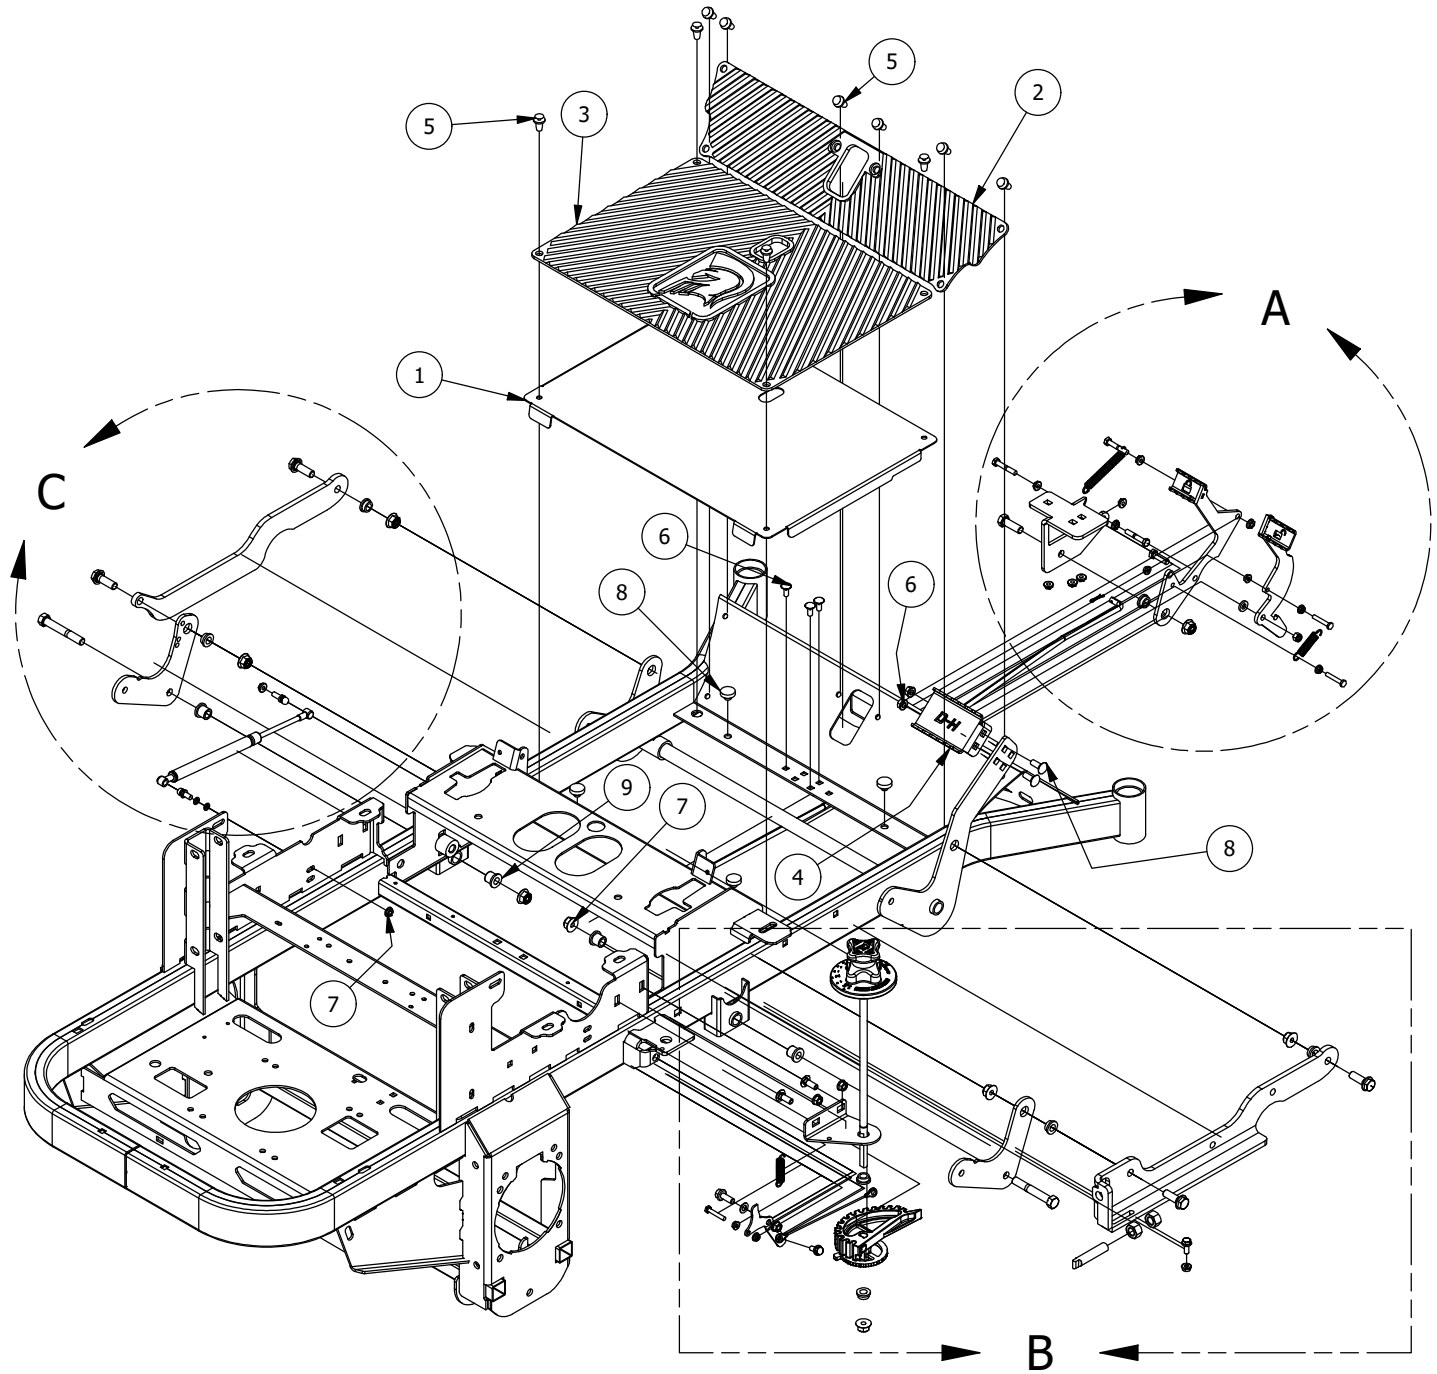

RZ HD Parts Manual

2021

Table of Contents

Front Fork Assembly	3
Brake, Floorboard, and Height Indicator Assembly	4-7
Drive Arm Assembly	8-9
Battery and Pump Idler Assembly	10-11
Seat Frame Assembly	12-14
Gas Tank Assembly	15-16
Gas Tank Assembly RT Tank Upgrade.....	17-18
48" Deck Assembly.....	19-22
54" Deck Assembly.....	23-26
61" Deck Assembly.....	27-30
Transmission Assembly.....	31-32
Deck Chute Assembly	33
Spindle Assembly	34
Kawasaki Engines Assembly	35
Briggs and Stratton Engine Assembly	36
Decals	37

PARTS LIST			
ITEM	QTY	PART NUMBER	DESCRIPTION
1	1	418-0002-00	1/2-20 X 1-1/4 HEX FLANGE BOLT GR 8 ZC YELLOW
2	1	426-0006-03	Mower Caster Shaft Washer
3	1	490-0046-03	RZ Caster Fork Assembly
4	1	419-0003-00	1/2 FENDER WASHER 1-1/4" OD ZINC
5	1	425-0011-00	Caster Fork Shaft Bearing Spacer
6	2	410-0006-00	1" INSERT BEARING
7	1	418-0003-00	1/2-13 X 8-1/2 HEX C/S GR 5 ZINC YELLOW
8	1	413-0002-00	1/2-13 NYLON INSERT FLANGE NUT ZINC YELLOW
9	1	422-0027-00	RZ/RT Pro Front Tire Assembly-Smooth Tread
10	2	410-0018-00	RZ Mower Caster Wheel Bearing
11	1	425-0010-00	Mower Caster Fork Wheel Spacer

Brake, Floorboard, and Height Indicator Assembly

Brake, Floorboard, and Height Indicator Assembly			
ITEM	QTY	PART NUMBER	DESCRIPTION
1	1	439-0114-03	Mower Floorboard
2	1	481-0005-00	2017 Mower Rubber Foot Rest Mat
3	1	481-0006-00	2017 Mower Logo Floor Mat
4	1	439-0059-03	Mower Deck Height Foot Pedal
5	10	414-0002-00	8MM PUSH TYPE RETAINER NYLON BLACK
6	3	418-0008-00	5/16-18 X 3/4 CARRIAGE BOLT ZINC
7	8	413-0002-00	1/2-13 NYLON INSERT FLANGE LOCKNUT ZC YELLOW
8	4	429-0002-00	Push-In Rubber Bumper, Mower Floor
9	4	410-0068-00	.502 ID X .753 OD X .75 OAL X1 FL OD X .125 FL BUSHING