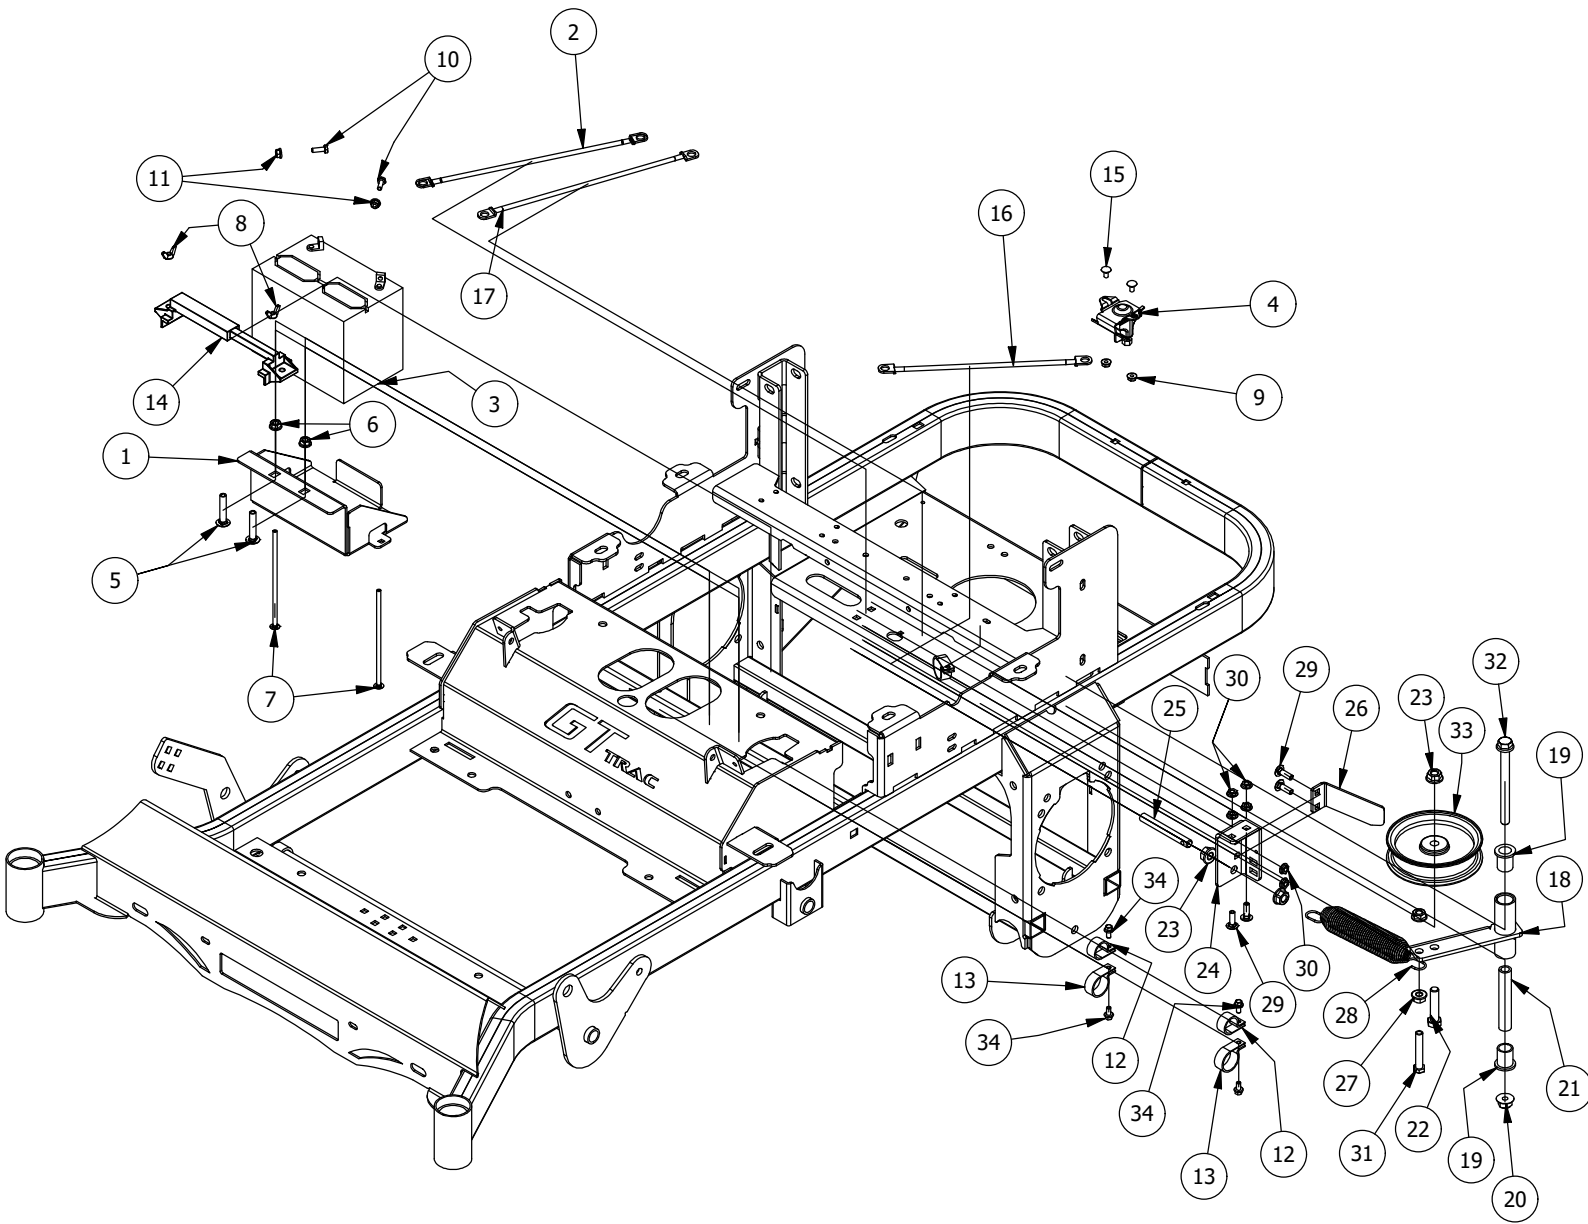

Battery and Pump Idler Assembly

Battery and Pump Idler Assembly

ITEM	QTY	PART NUMBER	DESCRIPTION
1	1	439-0008-03	Mower Battery Box
2	1	486-0017-00	Mower Negative Battery Cable 28" long
3	1	468-1004-00	12-V Mower Starter Battery
4	1	486-0006-00	Heavy Duty Start Solenoid
5	2	418-0033-00	3/8-16 X 2 CARRIAGE BOLT ZINC
6	2	413-0020-00	3/8-16 HEX FLANGE NUT W/SERR ZINC YELLOW
7	2	418-0034-00	1/4-20 X 7 CARRIAGE BOLT ZINC
8	2	413-0025-00	1/4-20 WING NUT ZINC
9	2	413-0023-00	1/4-20 HEX FLANGE NUT W/SERR ZINC
10	2	418-0035-00	1/4-20 X 3/4 HEX C/S GR 2 ZINC
11	2	413-0026-00	1/4-20 NYLON INSERT FLANGE L/NUT ZINC
12	2	472-0002-00	1/2" CUSHIONED LOOP CLAMP
13	3	472-0001-00	1-1/4" CHUSHIONED LOOP CLAMP BLACK
14	1	443-0001-00	Battery Hold Down
15	2	418-0031-00	1/4-20 X 1/2 CARRIAGE BOLT ZC YELLOW
16	1	486-0018-00	Mower Start Wire, 12
17	1	486-0016-00	Mower Positive Battery Cable 25" long
18	1	490-0018-03	Mower Pump Idler Assembly
19	2	410-0007-00	3/4" ID X 15/16" OD X 1-1/8" LENGTH FLANGE BUSHING
20	1	413-0002-00	1/2-13 NYLON INSERT FLANGE LOCKNUT ZC YELLOW
21	1	425-0006-00	Mower Inner Idler Spacer
22	1	418-0012-00	1/2-13 X 2-1/4 HEX C/S GR 5 ZINC
23	3	413-0010-00	1/2-13 HEX FLANGE NUT W/SERR ZINC
24	1	439-0244-03	Deck Idler Puller Tensioning Bracket
25	1	430-0001-00	Mower Pump Spring Tensioner
26	1	439-0132-03	RT/SRT Clutch Anti-rotation Brkt
27	2	413-0001-00	7/16-14 HEX FLANGE NUT W/SERR ZINC
28	1	434-0007-00	2019 Mower Deck Spring
29	4	418-0010-00	5/16-18 X 1 CARRIAGE BOLT ZC/YEL
30	6	413-0006-00	5/16-18 HEX FLANGE NUT W/SERR ZINC
31	1	418-0013-00	7/16-14 X 2-1/2 HEX C/S GR 5 ZINC
32	1	418-0009-00	1/2-13 X 5-1/2 HEX FLANGE BOLT GR 8 ZY
33	1	433-0013-00	5-3/4" Idler Pulley, 7/16" Spacer Assembly
34	4	418-0059-00	1/4-20 X 1/2 IND. HWH SLOT F TCS ZINC