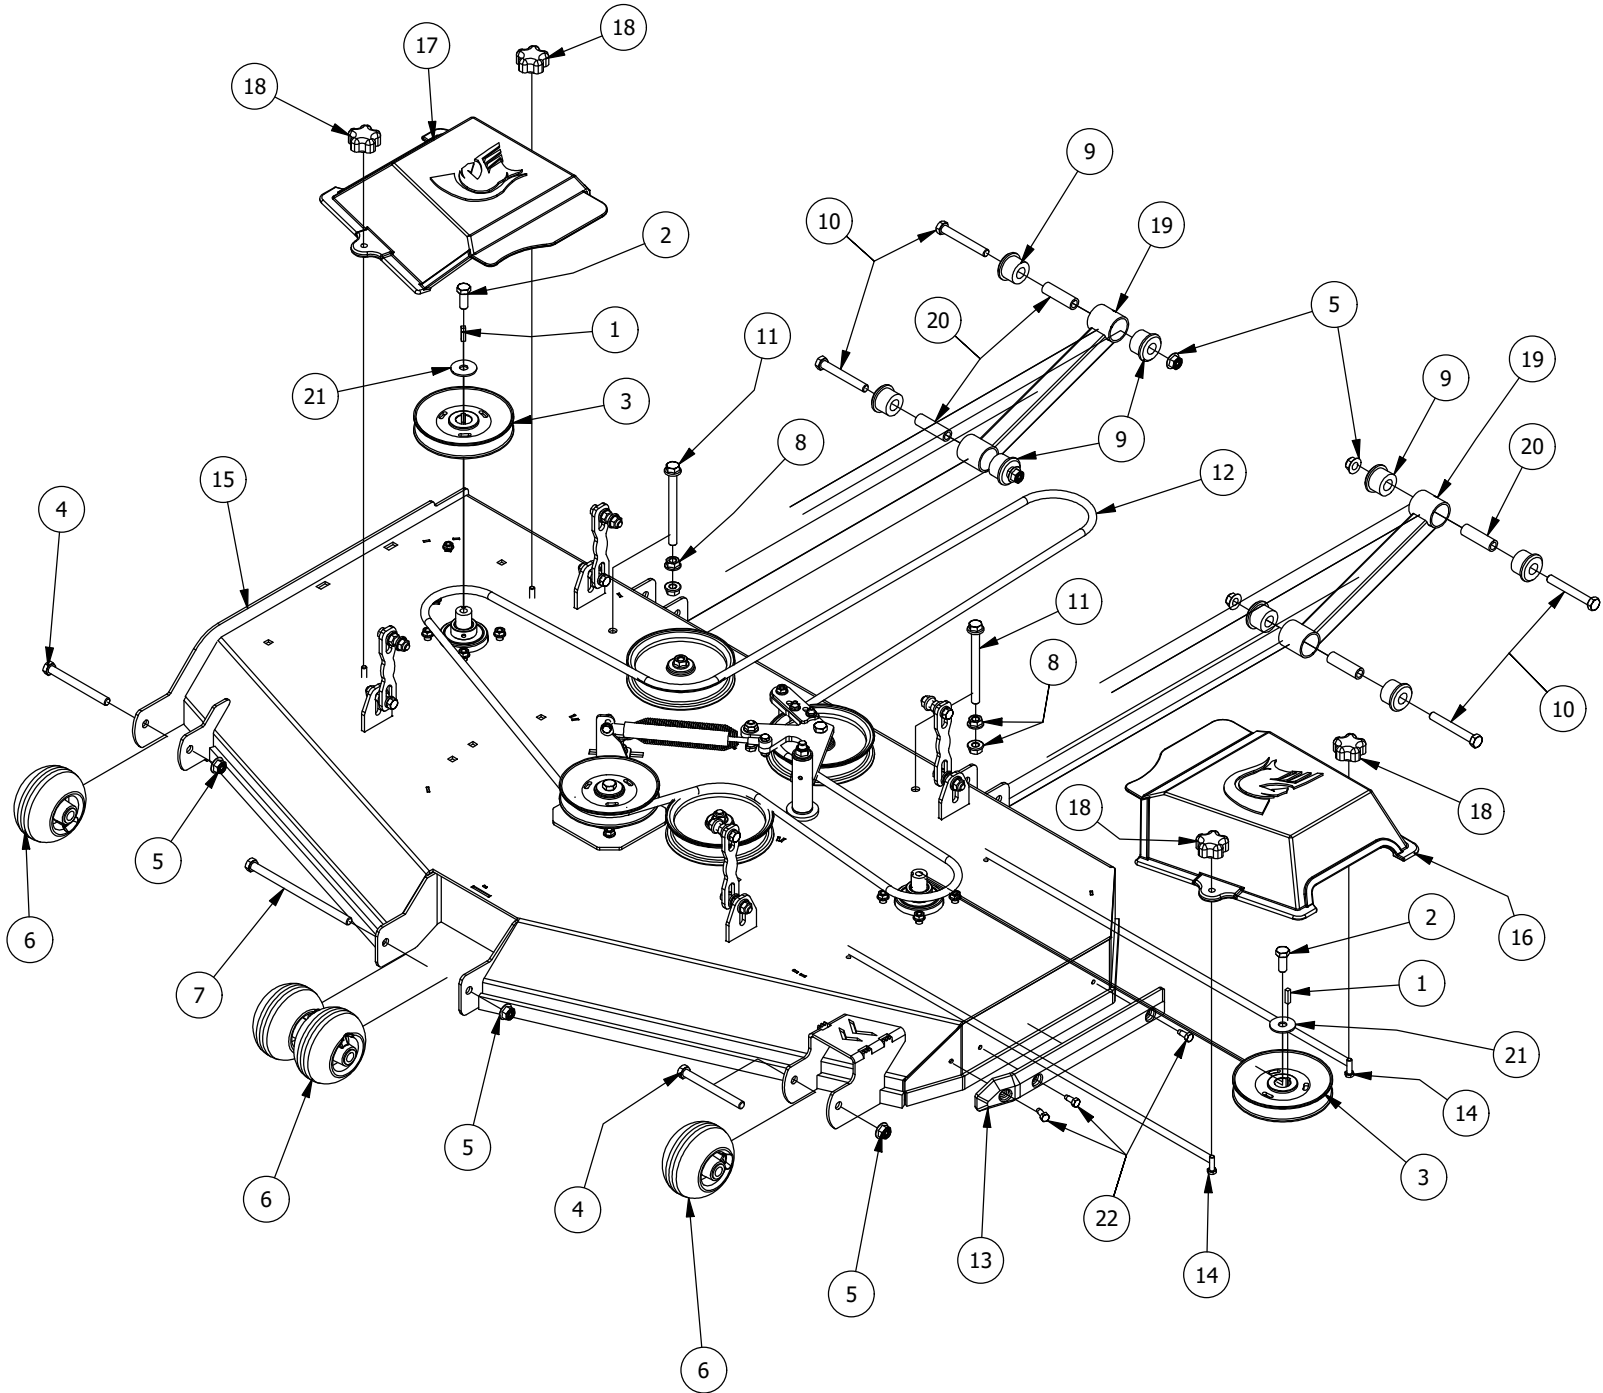

61" Deck Assembly 1

61 Deck Assembly 1

ITEM	QTY	PART NUMBER	DESCRIPTION
1	3	442-0001-00	1/4 X 1 SQUARE KEY STOCK
2	3	418-0006-00	1/2-20 X 1-1/4 HEX C/S GR 5 ZINC
3	3	433-0003-00	Deck Pulley 61"
4	2	418-0016-00	1/2-13 X 5 HEX C/S GR 2 ZINC YELLOW
5	8	413-0002-00	1/2-13 NYLON INSERT FLANGE NUT ZINC YELLOW
6	4	422-0001-00	Anti-Scalp Wheel
7	1	418-0015-00	1/2-13 X 8-1/2 HEX C/S GR 2 ZINC YELLOW
8	4	413-0005-00	1/2-13 HEX FLANGE NUT W/SERR ZINC YELLOW
9	8	732-2008-00	Black A90 Suspension Bushing
10	4	418-0021-00	1/2-13 X 3-3/4 HEX C/S GR 5 ZINC
11	3	418-0009-00	1/2-13 X 5-1/2 HEX FLANGE BOLT GR 8 ZY
12	1	461-0002-00	61" Mower Deck Belt, HB x 167.9" Effective Length
13	1	429-0001-00	Mower Nylon Deck Guard
14	4	418-0108-00	5/16 x1 Hex C/S (GR8) ZC/Yel
15	1	490-0062-03	2020 61" RZ Deck Assembly
16	1	414-0021-00	Left Pulley Cover 61" RZ/RT/SRT, 72" RT/SRT
17	1	414-0020-00	Right Pulley Cover 61" RZ/RT/SRT, 72" RT/SRT
18	4	445-0005-00	5/16-18 5-LOBE (STAR) FEMALE SOFT TOUCH KNOB (1.90 DIA) BLK
19	2	490-0047-03	2019 all RZ Deck Stabilizer assembly
20	4	732-2001-00	Large MTV A-Arm Bushing Sleeve
21	3	419-0001-00	1/2" X 1-5/8 BELLEVILLE CUP WASHER ZINC YELLOW
22	3	418-0262-00	5/16-18 X 3/4 IND HWH UNSLOT (F) TCS ZC/Y