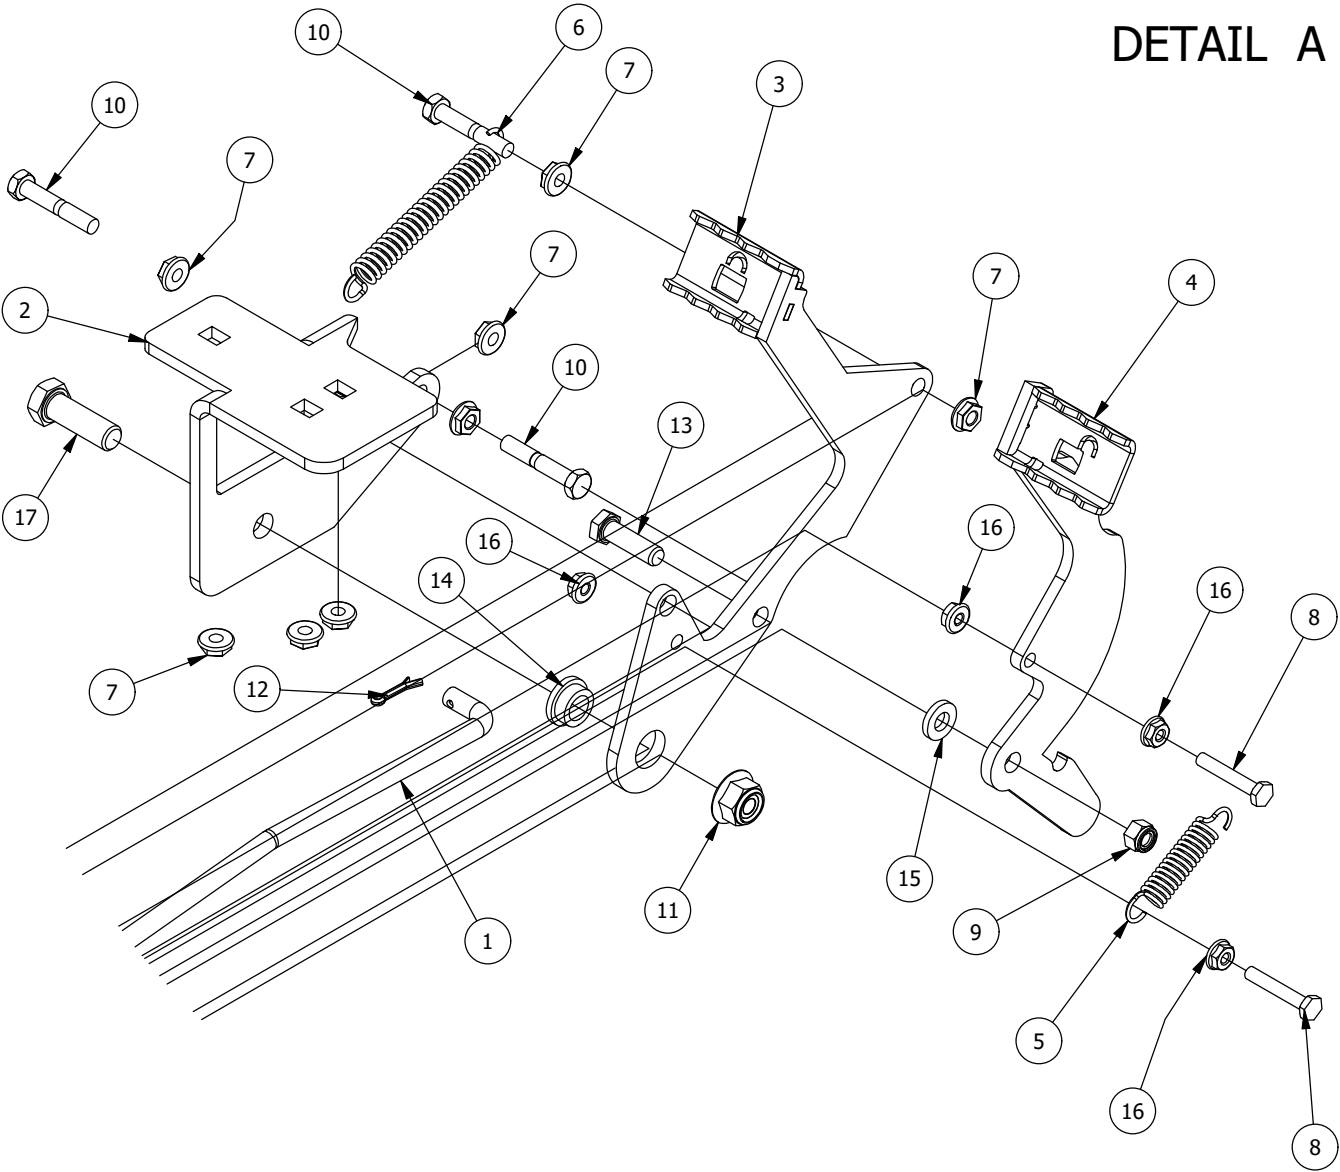

DETAIL A

Detail A Parts List			
ITEM	QTY	PART NUMBER	DESCRIPTION
1	1	435-0004-00	Mower Brake Linkage
2	1	439-0009-03	Mower Frame Brake Mounting Bracket
3	1	490-0016-03	Mower Brake Lock Lever Assembly
4	1	490-0017-03	Mower Brake Unlock Lever Assembly
5	2	434-0003-00	Brake Pedal Release Spring
6	1	434-0015-00	Brake Pedal Release Spring
7	11	413-0006-00	5/16-18 HEX FLANGE NUT W/SERR ZINC
8	3	418-0029-00	1/4-20 X 1-1/4 HEX C/S GR 2 ZINC
9	1	413-0013-00	3/8-16 NYLON INSERT FLANGE LOCKNUT ZINC
10	3	418-0027-00	5/16-18 X 1-3/4 HEX C/S GR 2 ZINC
11	8	413-0002-00	1/2-13 NYLON INSERT FLANGE LOCKNUT ZC YELLOW
12	1	420-0001-00	1/8 X 3/4 COTTER PIN ZINC
13	1	418-0030-00	3/8-16 X 1-1/4 HEX C/S GR 2 ZINC
14	7	410-0009-00	1/2" ID X 3/4" OD X 3/8" LENGTH FLANGE BUSHING
15	1	413-0052-00	3/8 ID X 3/4 OD X .125 THK BRONZE WASHER
16	6	413-0012-00	1/4-20 HEX FLANGE NUT W/SERRATIONS ZC YELLOW
17	1	418-0020-00	1/2-13 X 1-1/2 HEX C/S GR 5 ZINC